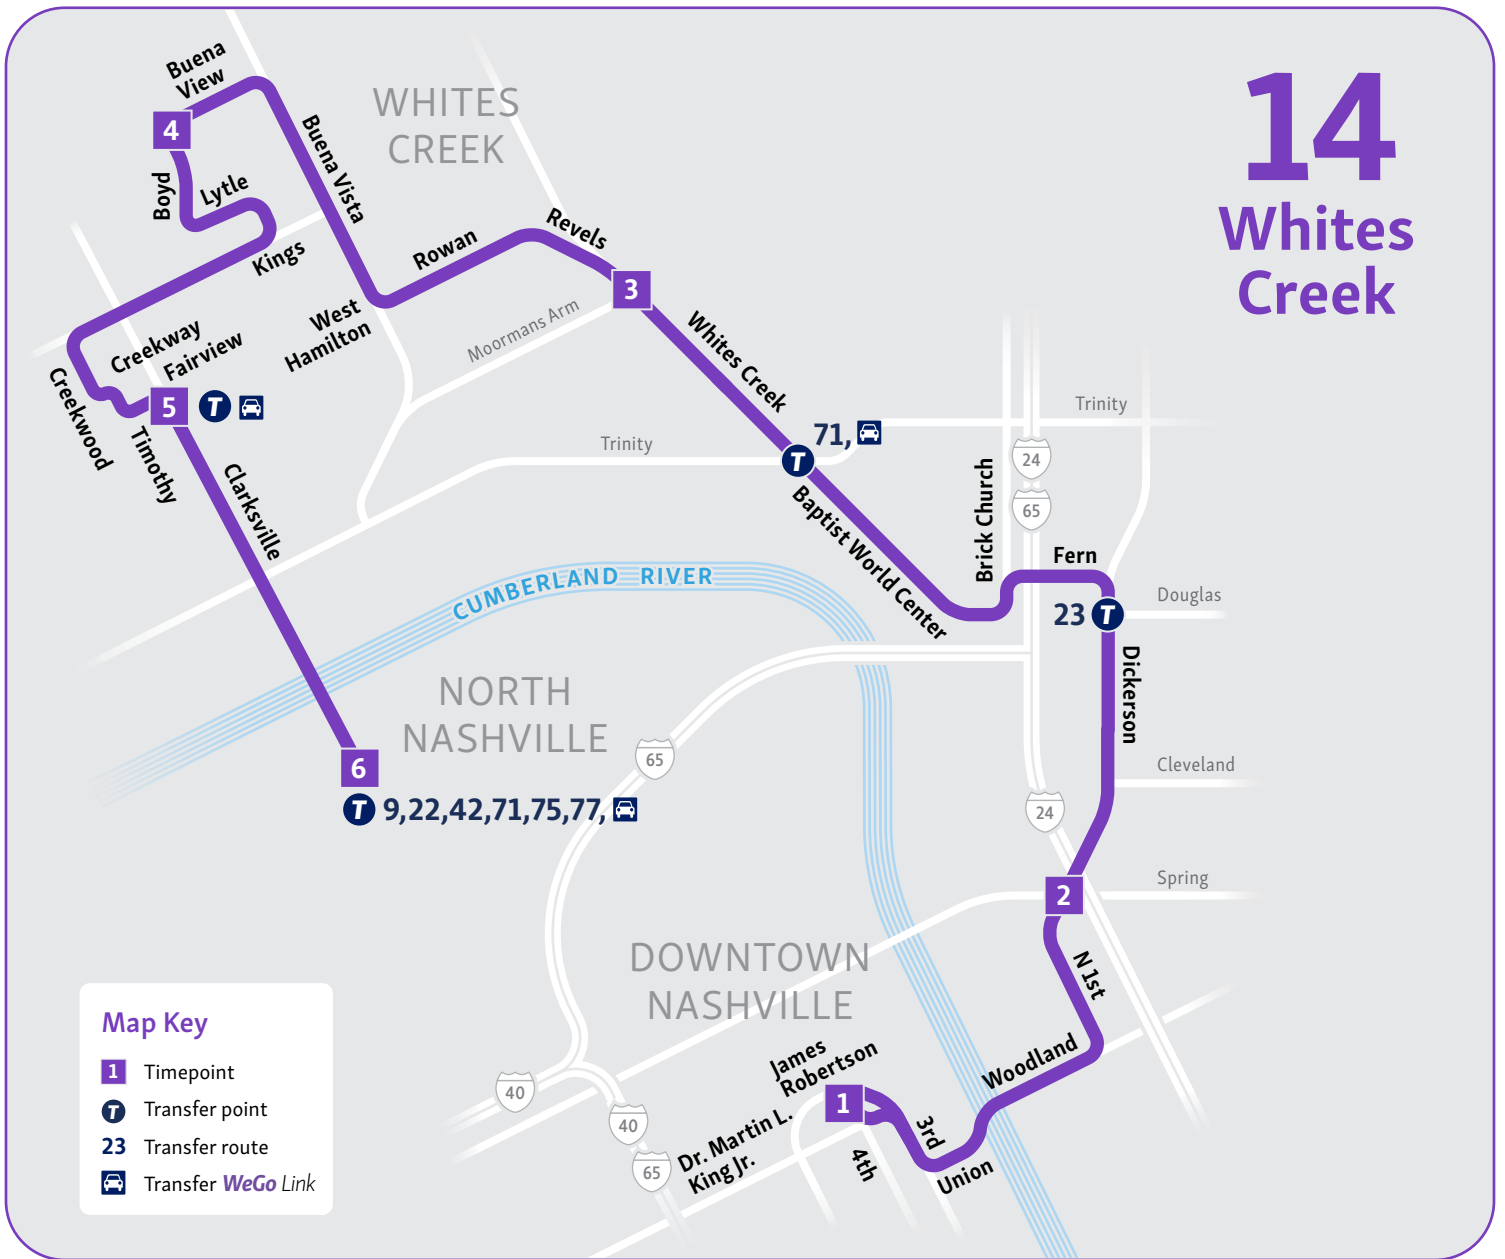

# 14 Whites Creek

**Map Key**

- 1** Timepoint
- T** Transfer point
- 23** Transfer route
- Transfer [WeGo Link](#)