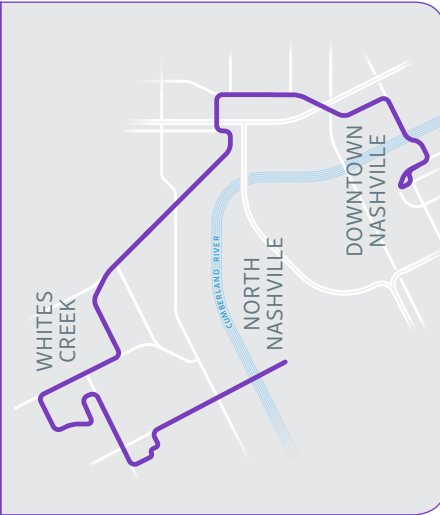

WeGo Link

Through a partnership with Uber, we have an even easier way to get where you need to go at a discounted rate. You can get an Uber to and from select stops for just a couple of bucks, depending on your trip's eligibility and overall cost of your trip.

Service is available during WeGo bus service hours, and rides must begin or end at designated fixed-route stops and continue within the zone.

How to:

1. Download your reusable voucher at t.uber.com/WeGoLink.
2. Schedule your ride to and from select stops with the Uber app.

For more information or to check if your destination is within a WeGo Link zone, visit bit.ly/WeGo-Link.

Mobility Solutions is best for riders who need wheelchair accessibility, would like to use cash for their trip, or are 17 years old or younger. To schedule, call 615-844-3399.

For More Information

Customer Care

615-862-5950
6:30 a.m. to 8:00 p.m. – Monday-Friday
8:00 a.m. to 5:00 p.m. – Saturday
10:30 a.m. to 2:30 p.m. – Sunday

Elizabeth Duff Transit Center at WeGo Central

400 Dr. Martin L. King Jr. Blvd.
4:45 a.m. to 1:15 a.m. – Monday-Saturday
5:45 a.m. to 11:15 p.m. – Sundays and holidays

Administrative Offices

615-862-5969
430 Myatt Drive
8:00 a.m. to 4:30 p.m. – Monday-Friday
Closed weekends and holidays

Stay Connected

- WeGoTransit WeGoTransit.com
- @WeGoTransit WeGoTransit.com/ride/alerts
- @WeGoTransit customer.comments@nashville.gov

14 Whites Creek

March 31, 2024