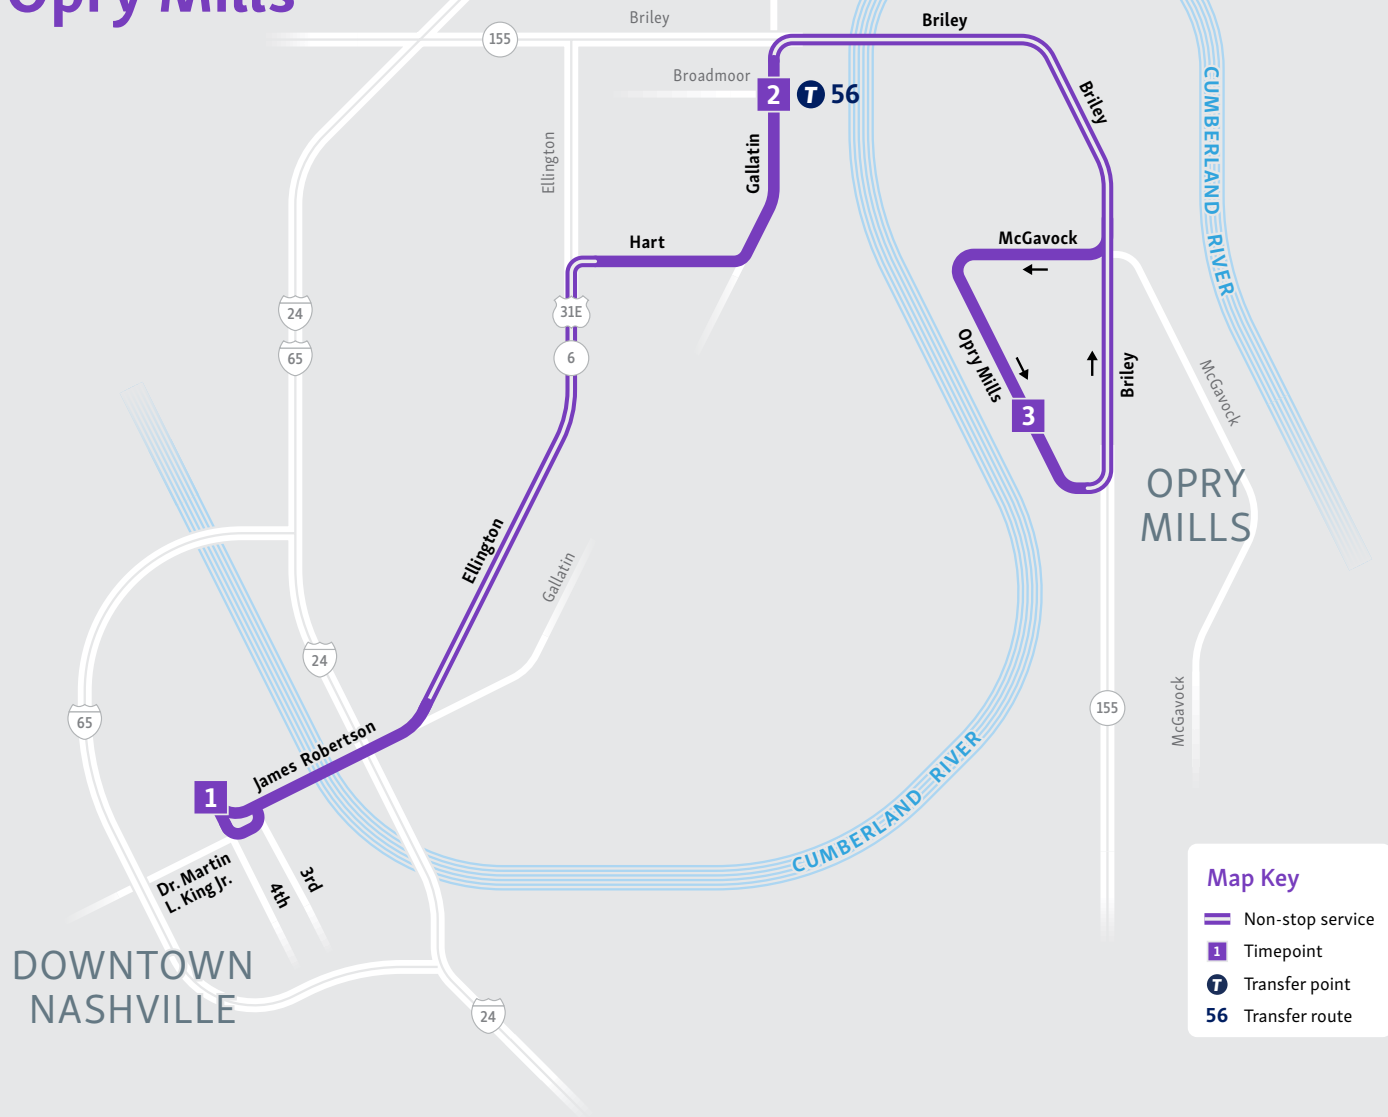

# 34 Opry Mills

**Map Key**

- Non-stop service
- Timepoint
- Transfer point
- Transfer route

## Weekdays to Downtown

| Opry Mills Entry 4 | Gallatin & Broadmoor | Central      |
|--------------------|----------------------|--------------|
| 3                  | 2                    | 1            |
| 7:00               | 7:08                 | 7:22         |
| 8:00               | 8:08                 | 8:22         |
| 9:00               | 9:08                 | 9:22         |
| 10:00              | 10:08                | 10:22        |
| 10:59              | 11:08                | 11:22        |
| <b>12:00</b>       | <b>12:09</b>         | <b>12:22</b> |
| 1:00               | 1:09                 | 1:22         |
| 2:00               | 2:09                 | 2:22         |
| 2:30               | 2:39                 | 2:52         |
| 3:30               | 3:39                 | 3:52         |
| 4:30               | 4:39                 | 4:52         |
| 5:30               | 5:39                 | 5:51         |
| 6:30               | 6:39                 | 6:51         |
| 7:30               | 7:39                 | 7:51         |
| 8:30               | 8:39                 | 8:51         |
| 9:30               | 9:39                 | 9:51         |
| 10:30              | 10:39                | 10:51        |