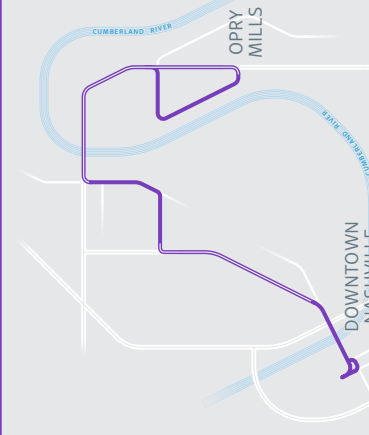

34

Opry Mills