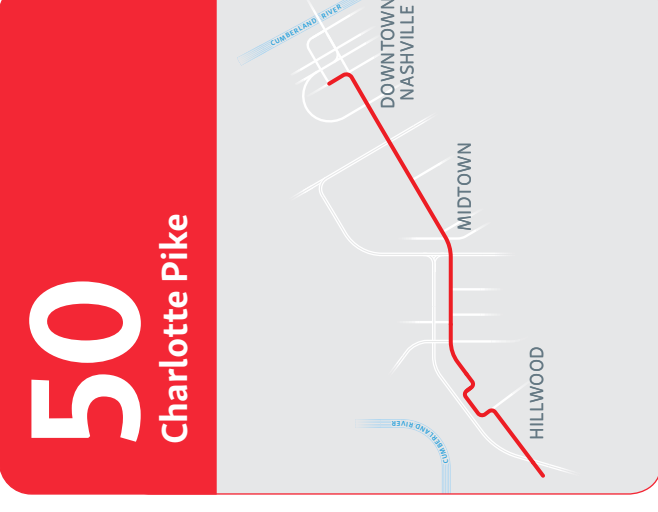

Local Fares

2-Hour Pass $2.00

2-Hour Discounted Pass* $1.00

Stored Value - Best Value

- Pay no more than $4 in a single day
- Pay no more than $65 in a calendar month

Children age 4 and younger ride free.

*Youth, seniors, persons with disabilities, and Medicare cardholders may be eligible for discounted fares and passes. Apply at WeGo Central.

QuickTicket is WeGo's fare payment system, available as a reloadable card or the QuickTicket by WeGo app. Exact cash is also accepted on the bus. However, no change, charge cards, transfers, or on-bus passes will be given.

For more information on QuickTicket, visit QuickTicketTN.com

ADA

WeGo Public Transit makes reasonable accommodations in order for individuals with disabilities to fully use transit services. All requests should be made in advance by filling out and submitting a Reasonable Accommodation Request form. For more information on Reasonable Accommodations, visit WeGoTransit.com.

Title VI

Title VI of the Civil Rights Act of 1964 states that "No Person in the United States shall, on the ground of race, color, or national origin, be excluded from participation in, be denied the benefits of, or be subjected to discrimination under any program or activity receiving Federal financial assistance." For more information on Title VI, visit WeGoTransit.com.

Hello. Hola. Ciao. Hallo. Ohayo. Bonjour. Namaste.

We strive to connect people to their lives and community, one ride at a time. A community belongs to everyone. So do we.

We take service to heart. Whether you're traveling every day or just here and there, we're here to help by creating positive impressions as we get you where you need to go. We even hope to inspire some joy along the way. We aim to offer support and services that make sense and make your life a little easier.

We're always looking for ways to improve our service by making it more reliable, secure, and connected. Because connecting you to life and community isn't just what we do, it's what makes us who we are.

October 1, 2023