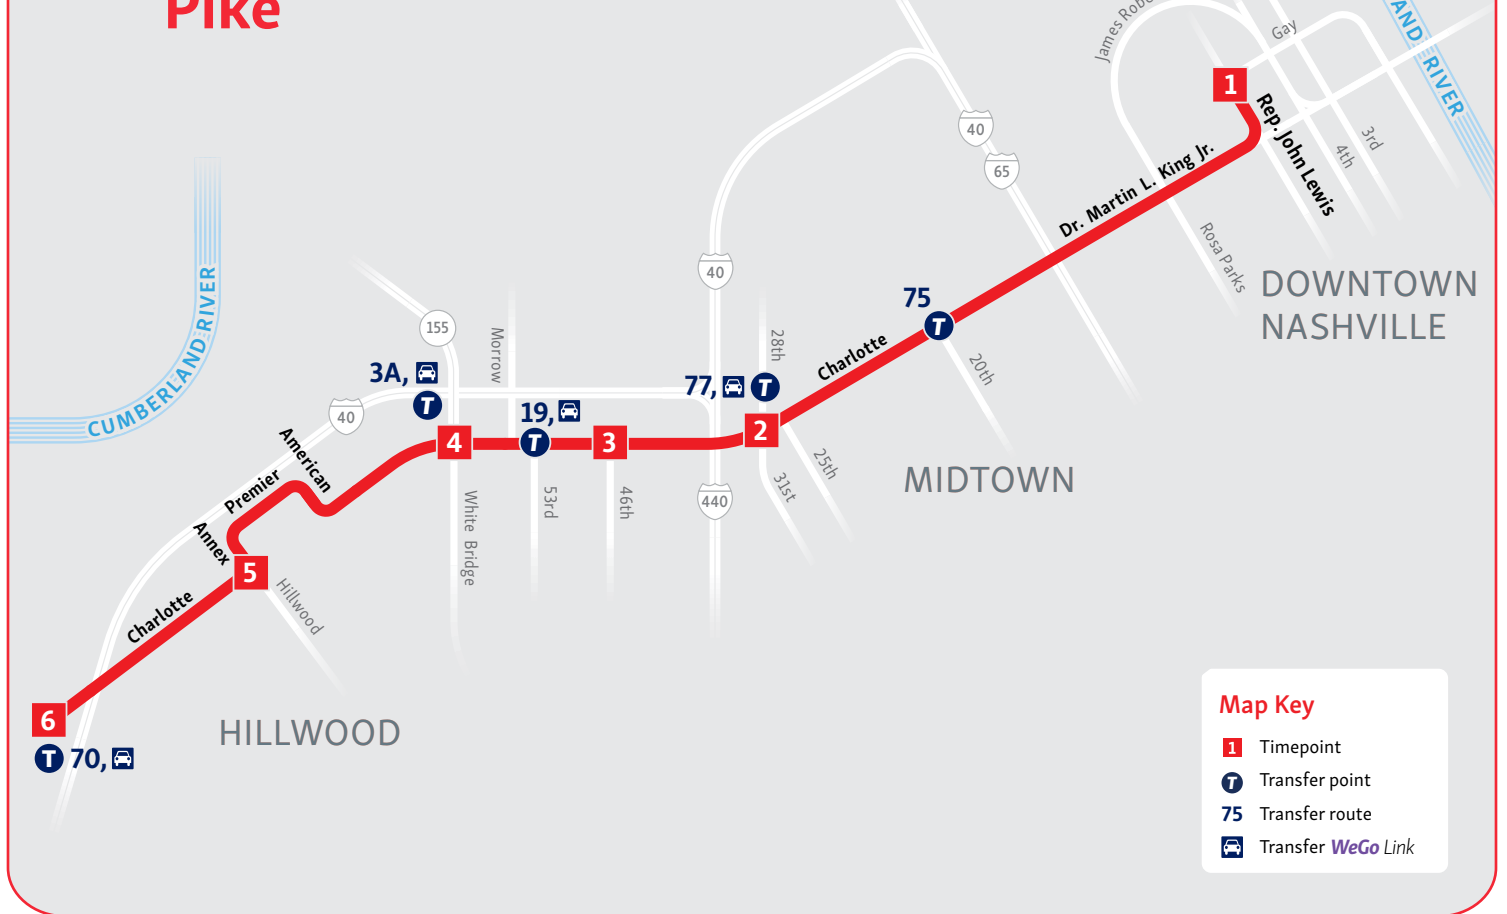

# 50 Charlotte Pike

**Map Key**

- 1 Timepoint
- T Transfer point
- 75 Transfer route
- Transfer **WeGo Link**