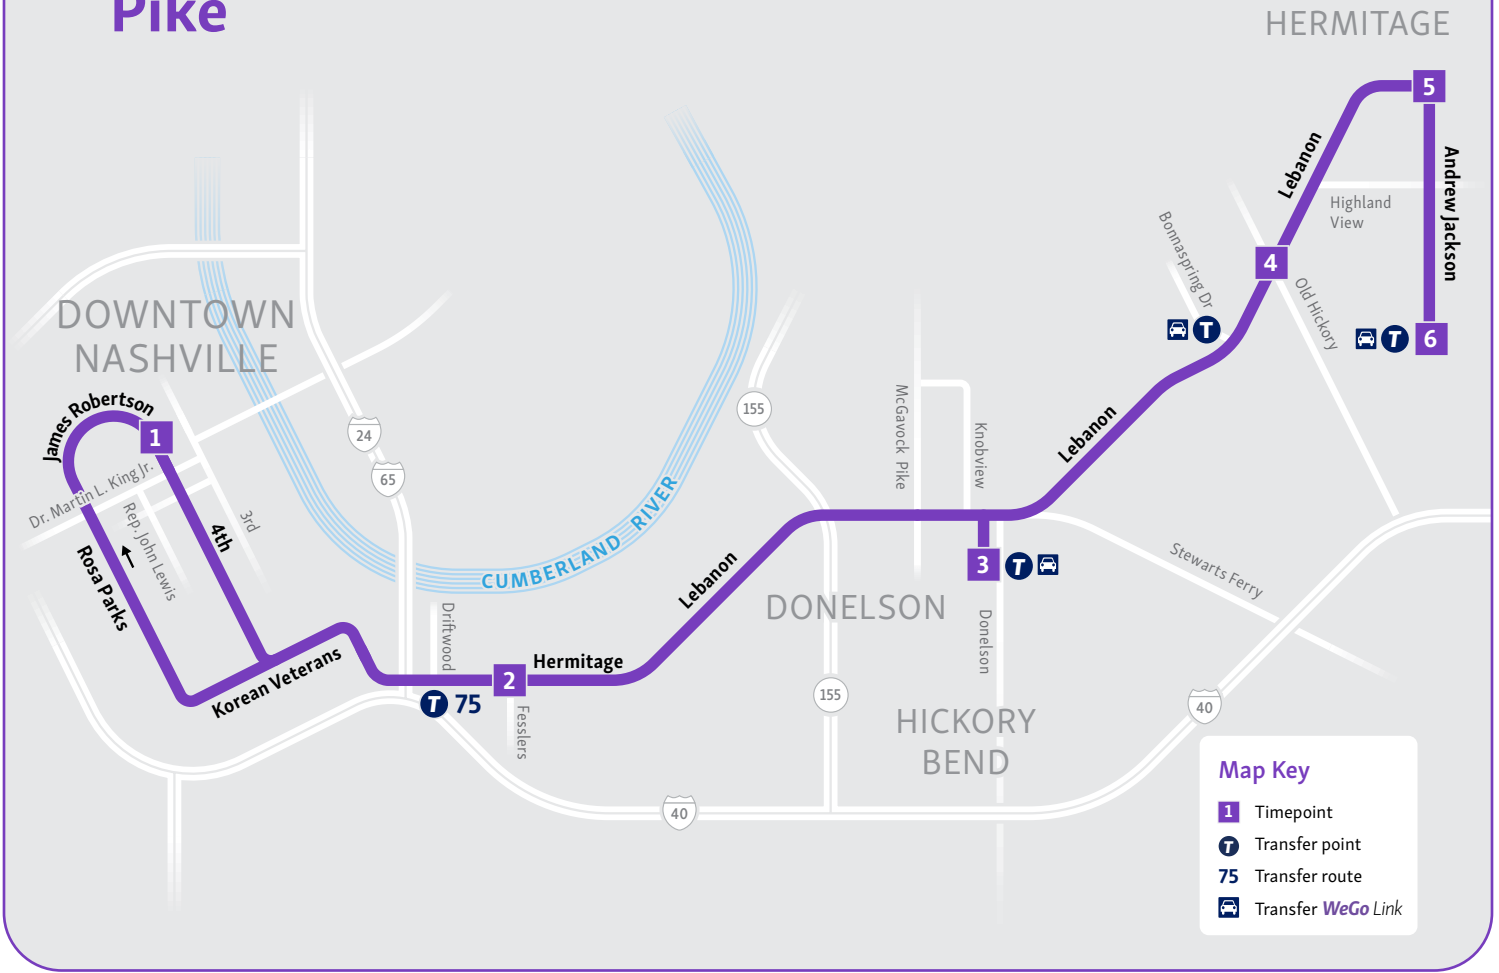

Service is available during WeGo bus service hours, and rides must begin or end at designated fixed-route stops and continue within the zone.

How to:

1. Download your reusable voucher at [t.uber.com/WeGoLink](#).
2. Schedule your ride to and from select stops with the Uber app.

6

Lebanon Pike

Map Key

- 1 Timepoint
- T Transfer point
- 75** Transfer route
- Transfer WeGo Link

Weekdays to Downtown

Hermitage Station	Walmart	Lebanon Pike & Old Hickory	Donelson Station	Lebanon Pike & Fesslers Lane	Central
6	5	4	3	2	1
4:49	4:55	4:59	5:08	5:19	5:35
5:19	5:25	5:29	5:38	5:49	6:05
5:39	5:45	5:49	5:58	6:09	6:25
5:59	6:05	6:09	6:18	6:29	6:45
6:18	6:24	6:28	6:37	6:49	7:05
6:43	6:49	6:53	7:02	7:14	7:30
7:08	7:14	7:18	7:27	7:39	7:55
7:57	8:03	8:07	8:16	8:29	8:45
8:56	9:02	9:07	9:16	9:29	9:45
9:57	10:03	10:08	10:17	10:29	10:45
10:56	11:02	11:07	11:17	11:29	11:45
11:55	12:01	12:06	12:16	12:29	12:45
12:55	1:01	1:06	1:16	1:29	1:45
1:43	1:49	1:54	2:04	2:19	2:35
2:03	2:09	2:14	2:24	2:39	2:55
2:21	2:27	2:32	2:42	2:55	3:15
2:46	2:52	2:57	3:07	3:20	3:40
3:06	3:12	3:17	3:27	3:40	4:00
3:31	3:37	3:42	3:52	4:05	4:25
3:51	3:57	4:02	4:12	4:25	4:45
4:11	4:17	4:22	4:32	4:45	5:05
4:31	4:37	4:42	4:52	5:05	5:25
4:52	4:58	5:03	5:13	5:25	5:45
5:13	5:19	5:24	5:34	5:46	6:05
6:18	6:23	6:28	6:37	6:49	7:05
7:19	7:24	7:29	7:38	7:49	8:05
8:19	8:24	8:29	8:38	8:49	9:05
9:19	9:24	9:29	9:38	9:49	10:05
10:19	10:24	10:29	10:38	10:49	11:05

■ This bus continues to Old Hickory and Central Pike.