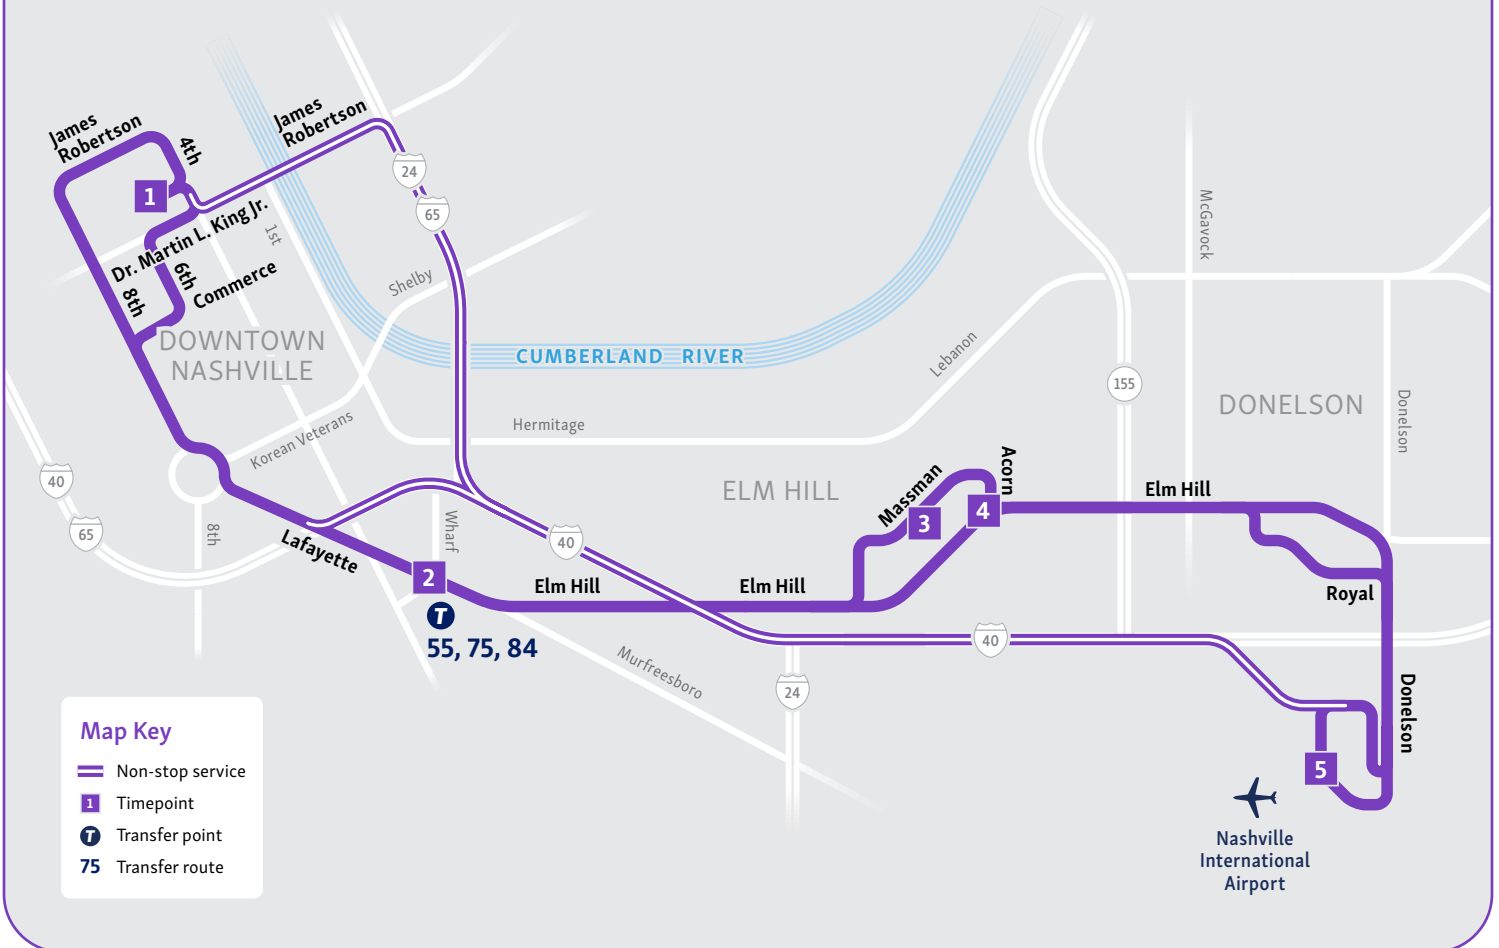

### Map Key

- Non-stop service
- 1 Timepoint
- T Transfer point
- 75** Transfer route