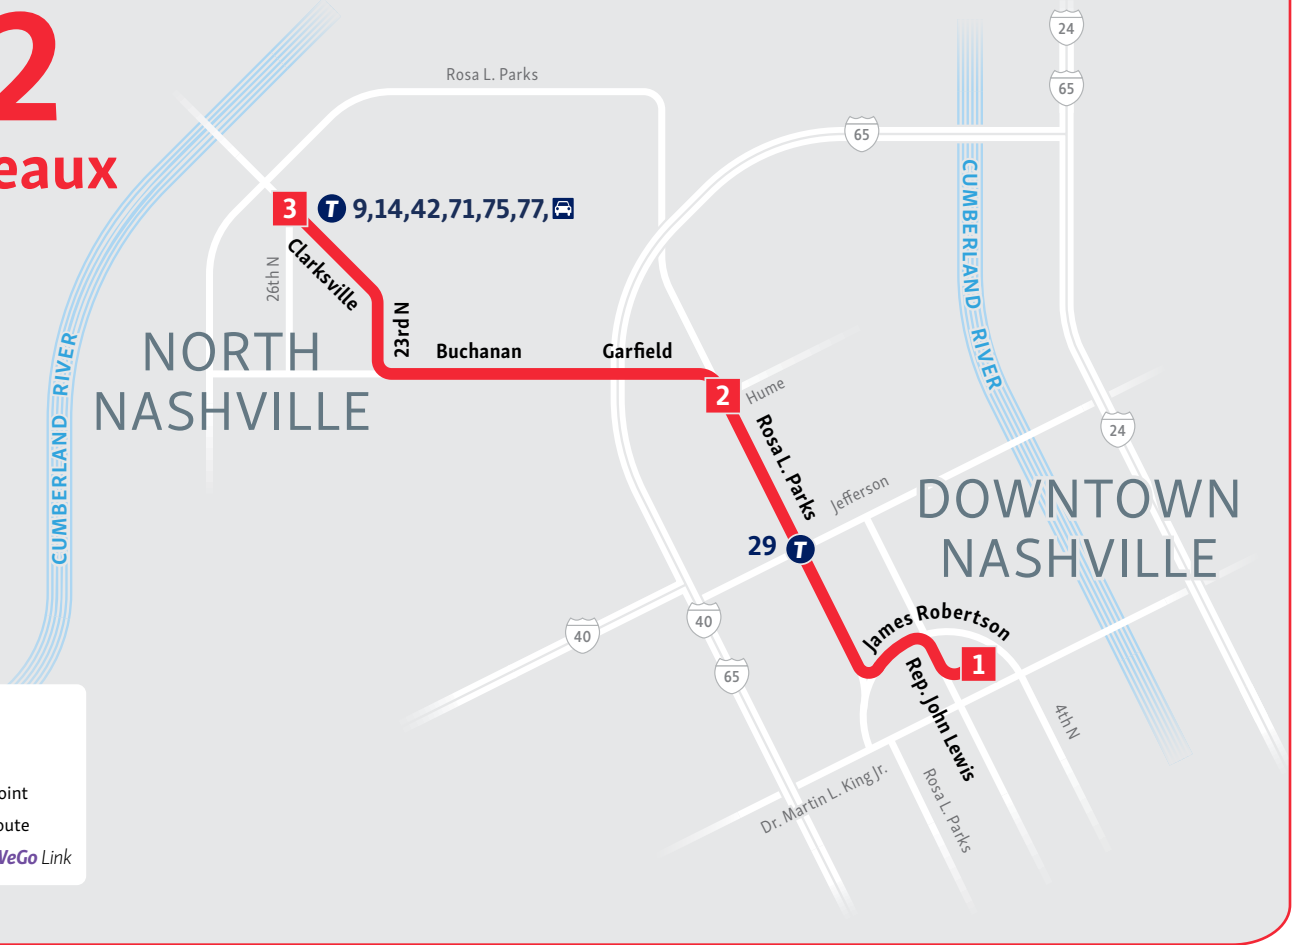

22 Bordeaux

Map Key

- Timepoint
- T Transfer point
- 42 Transfer route
- Transfer **WeGo Link**

Weekdays to Downtown

NNTC Bay 9	Rosa Parks & Hume	Central
3	2	1
4:54	5:00	5:10
5:19	5:25	5:35
5:49	5:55	6:05
6:04	6:10	6:20
6:16	6:22	6:32
6:29	6:35	6:45
6:39	6:45	6:55
6:49	6:55	7:05
6:59	7:05	7:15
7:09	7:15	7:25
7:19	7:25	7:35
7:29	7:35	7:45
7:39	7:45	7:55
7:49	7:55	8:05
7:59	8:05	8:15
8:09	8:15	8:25
8:19	8:25	8:35
8:29	8:35	8:45
8:39	8:45	8:55
8:49	8:55	9:05
8:59	9:05	9:15
9:09	9:15	9:25
9:19	9:25	9:35
9:29	9:35	9:45
9:39	9:45	9:55
9:49	9:55	10:05
9:59	10:05	10:15
10:09	10:15	10:25
10:19	10:25	10:35
10:29	10:35	10:45
10:39	10:45	10:55
10:49	10:55	11:05
10:59	11:05	11:15
11:09	11:15	11:25
11:19	11:25	11:35
11:29	11:35	11:45
11:39	11:45	11:55
11:49	11:55	12:05
11:59	12:05	12:15
12:09	12:15	12:25
12:19	12:25	12:35
12:29	12:35	12:45
12:39	12:45	12:55
12:49	12:55	1:05
12:59	1:05	1:15
1:09	1:15	1:25
1:19	1:25	1:35
1:29	1:35	1:45
1:39	1:45	1:55
1:49	1:55	2:05
1:59	2:05	2:15
2:09	2:15	2:25
2:19	2:25	2:35
2:29	2:35	2:45
2:39	2:45	2:55
2:49	2:55	3:05
2:59	3:05	3:15
3:09	3:15	3:25
3:19	3:25	3:35
3:29	3:35	3:45
3:39	3:45	3:55
3:49	3:55	4:05
3:59	4:05	4:15
4:09	4:15	4:25
4:19	4:25	4:35
4:29	4:35	4:45
4:39	4:45	4:55
4:49	4:55	5:05
4:59	5:05	5:15
5:09	5:15	5:25
5:19	5:25	5:35
5:29	5:35	5:45
5:39	5:45	5:55
5:49	5:55	6:05
6:09	6:15	6:25
6:29	6:35	6:45
6:39	6:45	6:55
7:06	7:12	7:22
7:26	7:32	7:42
7:43	7:49	7:59
8:01	8:07	8:17
8:26	8:32	8:42
8:46	8:52	9:02
9:06	9:12	9:22
9:26	9:32	9:42
9:46	9:52	10:02
10:06	10:12	10:22
10:27	10:33	10:43
10:41	10:47	10:57
10:53	10:59	11:09
11:23	11:29	11:39
11:53	11:59	12:09
12:20	12:26	12:36
12:52	12:58	1:08

Bold times denote p.m. hours.

Weekdays from Downtown