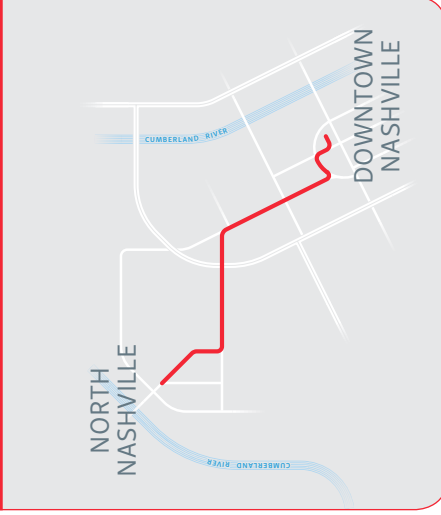

For more information on QuickTicket, visit QuickTicketTN.com

For More Information

Customer Care

615-862-5950

6:30 a.m. to 8:00 p.m. – Monday-Friday

8:00 a.m. to 5:00 p.m. – Saturday

10:30 a.m. to 2:30 p.m. – Sunday

Elizabeth Duff Transit Center at WeGo Central

400 Dr. Martin L. King Jr. Blvd.

4:45 a.m. to 1:15 a.m. – Monday-Saturday

5:45 a.m. to 11:15 p.m. – Sundays and holidays

Administrative Offices

615-862-5969

430 Myatt Drive

8:00 a.m. to 4:30 p.m. – Monday-Friday

Closed weekends and holidays

Stay Connected

WeGoTransit WeGoTransit.com

@WeGoTransit WeGoTransit.com/ride/alerts

@WeGoTransit customer.comments@nashville.gov

Hello. Hola. Ciao. Hallo. Ohayo. Bonjour. Namaste.

We strive to connect people to their lives and community, one ride at a time. A community belongs to everyone. So do we.

We take service to heart. Whether you're traveling every day or just here and there, we're here to help by creating positive impressions as we get you where you need to go. We even hope to inspire some joy along the way. We aim to offer support and services that make sense and make your life a little easier.

We're always looking for ways to improve our service by making it more reliable, secure, and connected. Because connecting you to life and community isn't just what we do, it's what makes us who we are.

22 Bordeaux

March 31, 2024