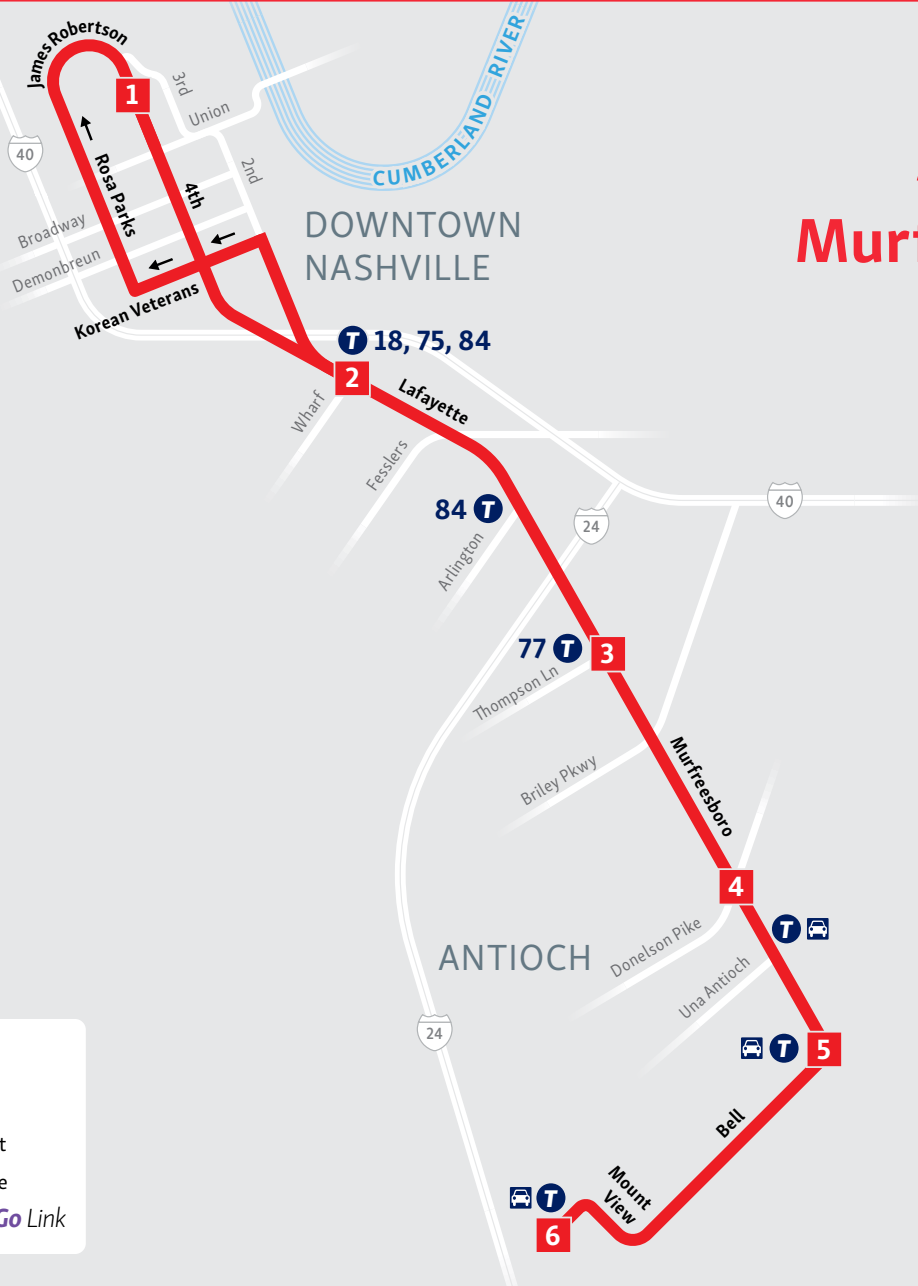

55 Murfreesboro Pike

Map Key

- Timepoint
- T Transfer point
- 75 Transfer route
- 🚗 Transfer **WeGo Link**

Weekdays to Downtown