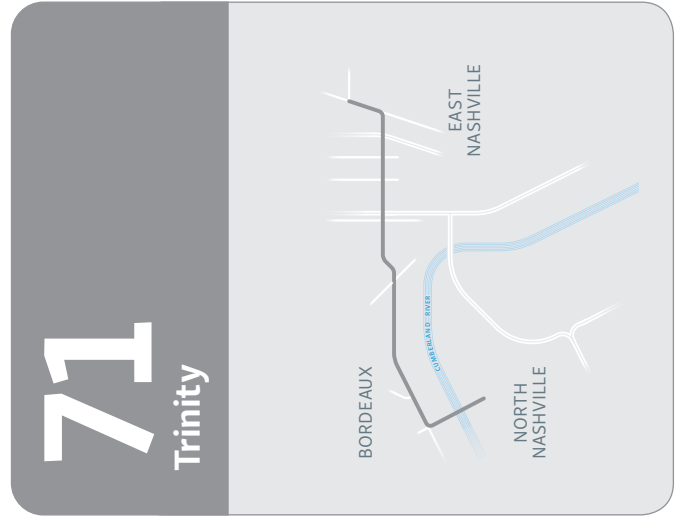

WeGo Link

ADA

WeGo Public Transit makes reasonable accommodations in order for individuals with disabilities to fully use transit services. All requests should be made in advance by filling out and submitting a Reasonable Accommodation Request form. For more information on Reasonable Accommodations, visit WeGoTransit.com.

Title VI

Title VI of the Civil Rights Act of 1964 states that "No Person in the United States shall, on the ground of race, color, or national origin, be excluded from participation in, be denied the benefits of, or be subjected to discrimination under any program or activity receiving Federal financial assistance." For more information on Title VI, visit WeGoTransit.com.

For More Information

Customer Care

- 615-862-5950
- 6:30 a.m. to 8:00 p.m. – Monday-Friday
- 8:00 a.m. to 5:00 p.m. – Saturday
- 10:30 a.m. to 2:30 p.m. – Sunday

Elizabeth Duff Transit Center at WeGo Central

- 400 Dr. Martin L. King Jr. Blvd.
- 4:45 a.m. to 1:15 a.m. – Monday-Saturday
- 5:45 a.m. to 11:15 p.m. – Sundays and holidays

Administrative Offices

- 615-862-5969
- 430 Myatt Drive
- 8:00 a.m. to 4:30 p.m. – Monday-Friday
- Closed weekends and holidays

Stay Connected

- WeGoTransit WeGoTransit.com
- @WeGoTransit WeGoTransit.com/ride/alerts
- @WeGoTransit customer.comments@nashville.gov