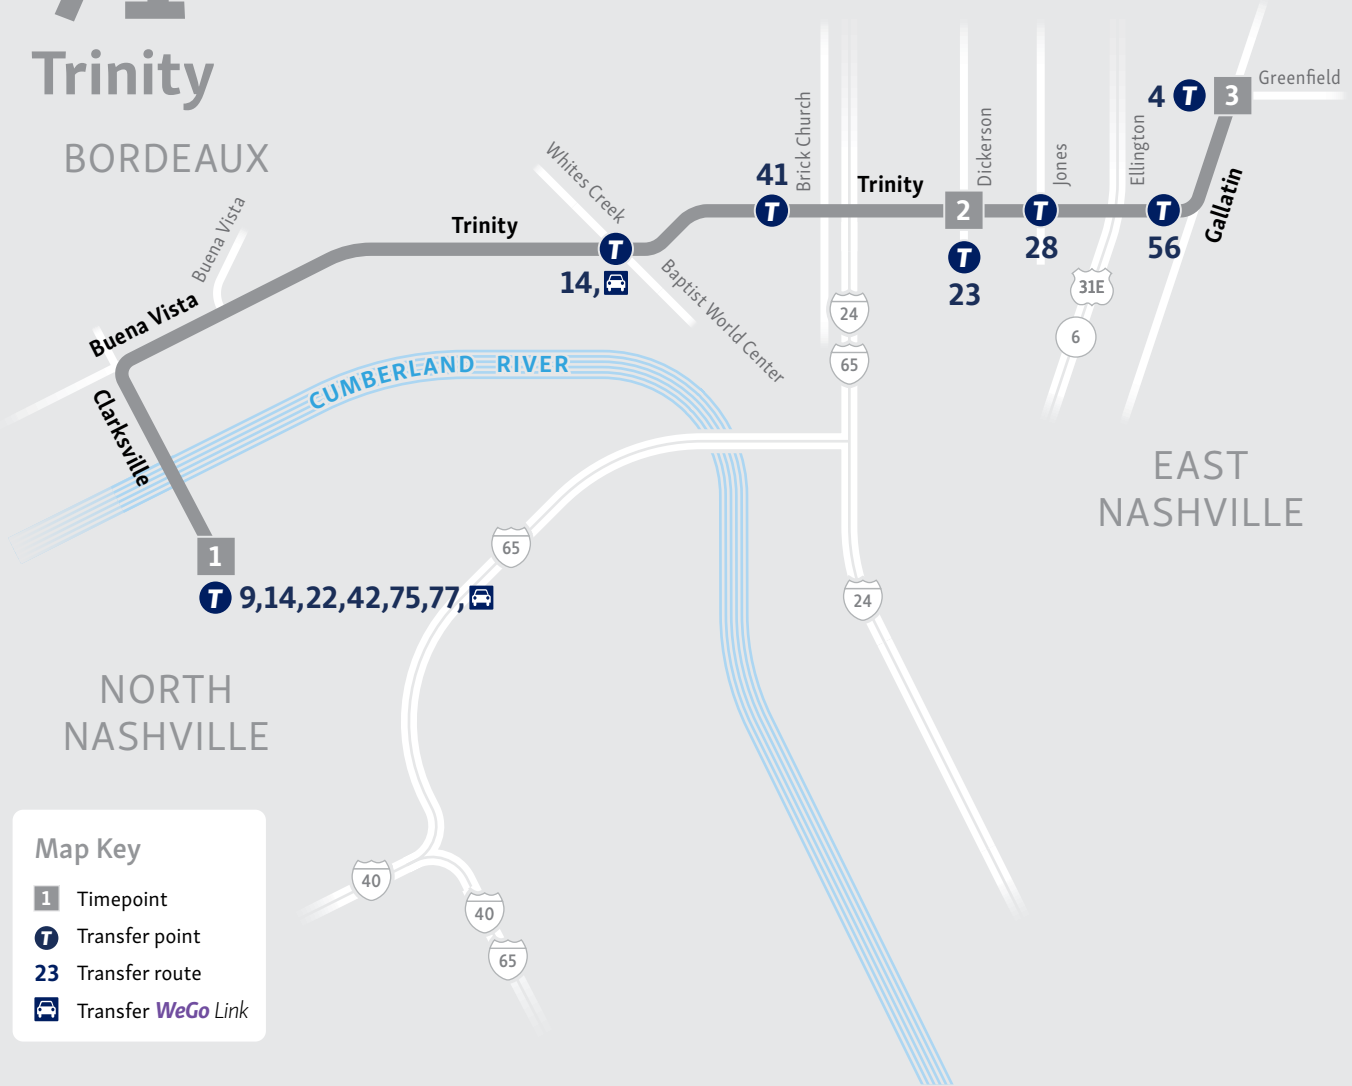

Stay Connected

- WeGoTransit WeGoTransit.com
- @WeGoTransit WeGoTransit.com/ride/alerts
- @WeGoTransit customer.comments@nashville.gov

71 Trinity

BORDEAUX

Map Key

- 1** Timepoint
- T** Transfer point
- 23** Transfer route
- Transfer **WeGo Link**

Weekdays

Eastbound

NNTC Bay 10	Dickerson & Trinity	Gallatin & Greenfield
1	2	3
5:54	6:04	6:16
6:30	6:40	6:52
7:00	7:11	7:23
7:30	7:41	7:53
8:00	8:11	8:23
8:30	8:40	8:52
9:00	9:10	9:22
9:31	9:41	9:53
10:01	10:11	10:23
10:31	10:41	10:53
11:01	11:11	11:23
11:32	11:42	11:54
12:02	12:12	12:25
12:32	12:42	12:55
1:02	1:12	1:25
1:32	1:42	1:55
2:02	2:13	2:26
2:33	2:44	2:58
3:03	3:14	3:28
3:33	3:44	3:58
4:03	4:14	4:28
4:34	4:45	4:59
5:04	5:15	5:29
5:34	5:45	5:59
6:03	6:12	6:25
6:41	6:49	7:01
7:11	7:19	7:31
7:51	7:59	8:11
8:31	8:39	8:51
9:09	9:17	9:29
9:49	9:57	10:09
10:29	10:37	10:49

Bold times denote p.m. hours.

Weekdays

Westbound

Gallatin & Greenfield	Dickerson & Trinity	NNTC
3	2	1
5:30	5:36	5:46
6:08	6:14	6:24
6:38	6:44	6:54
7:08	7:14	7:24
7:36	7:42	7:54
8:06	8:12	8:24
8:36	8:42	8:54
9:07	9:13	9:24
9:37	9:43	9:54
10:07	10:13	10:24
10:37	10:43	10:54
11:07	11:13	11:24
11:37	11:43	11:54
12:07	12:13	12:24
12:37	12:43	12:54
1:07	1:13	1:24
1:37	1:43	1:54
2:07	2:13	2:24
2:34	2:41	2:54
3:04	3:11	3:24
3:34	3:41	3:54
4:05	4:12	4:24
4:35	4:42	4:54
5:05	5:12	5:24
5:45	5:52	6:04
6:28	6:34	6:44
7:05	7:11	7:21
7:40	7:46	7:56
8:25	8:31	8:41
9:06	9:12	9:22
9:46	9:52	10:02
10:22	10:28	10:38
11:05	11:11	11:21

Buses continue via Route 22 Bordeaux from NNTC to downtown.