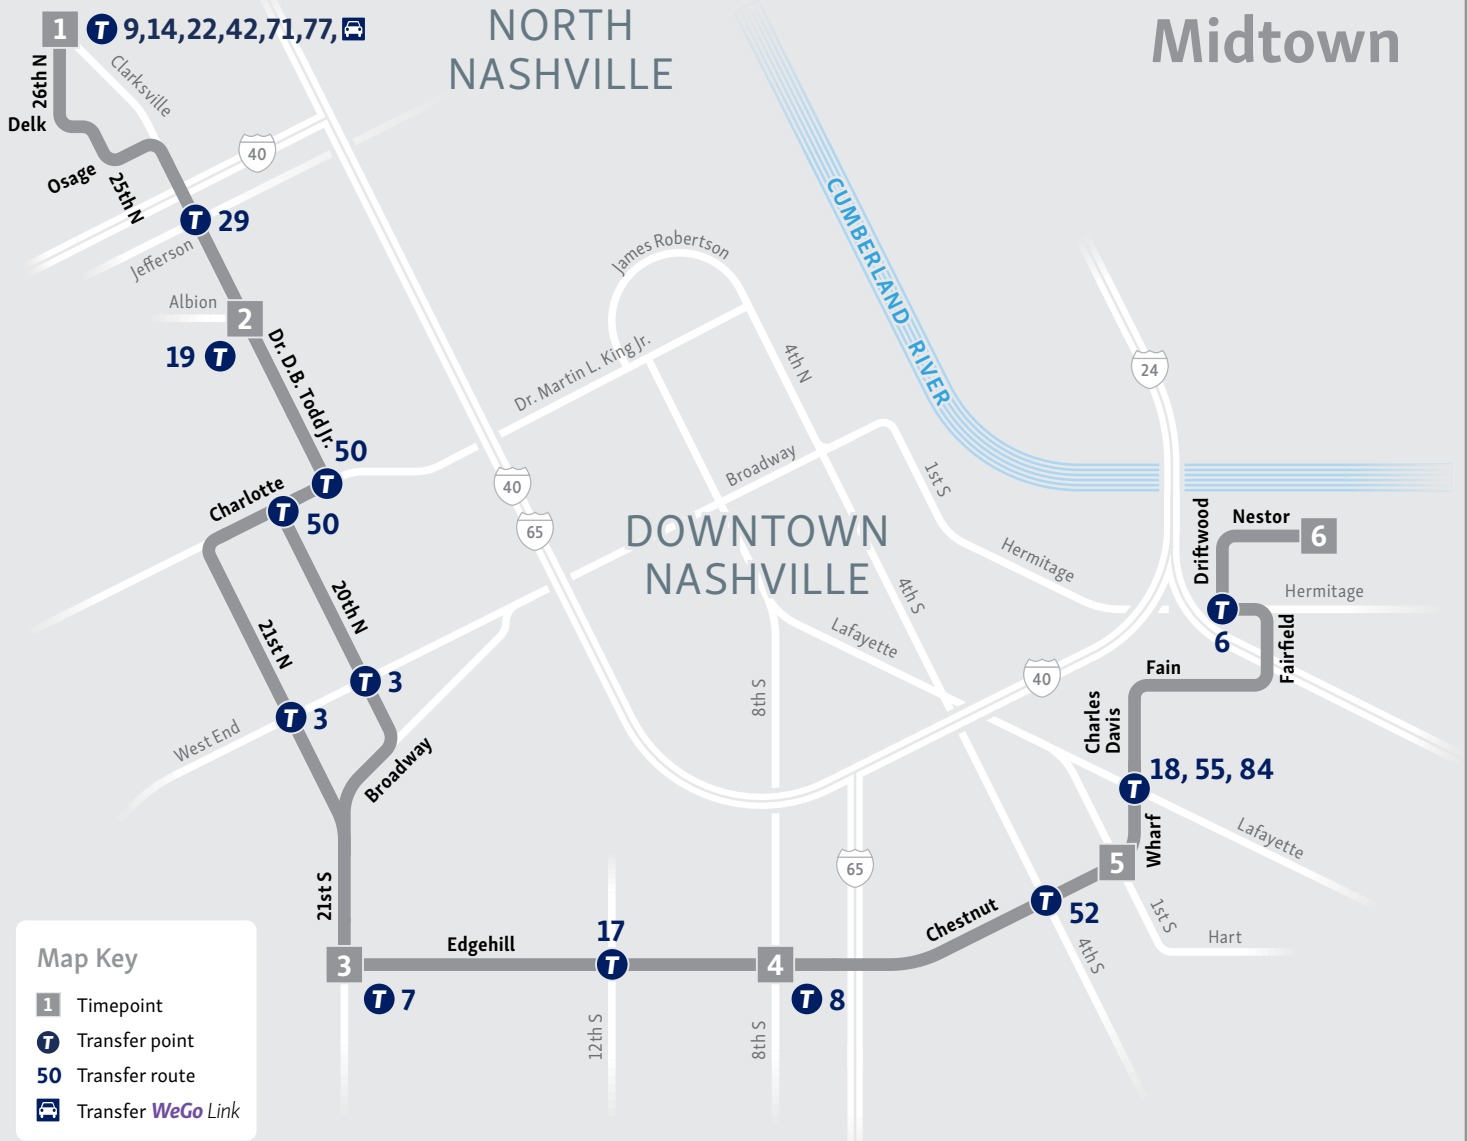

75 Midtown

March 31, 2024

75 Midtown

Weekdays Southbound

NNTC Bay 3	Metro General Hospital	Edgehill & 21st	Edgehill & 8th	Chestnut & 2nd	Nestor & Driftwood
1	2	3	4	5	6
5:25	5:33	5:41	5:46	5:49	5:59
6:00	6:08	6:16	6:21	6:24	6:34
6:20	6:28	6:36	6:41	6:44	6:54
6:40	6:48	6:56	7:01	7:04	7:14
7:00	7:09	7:19	7:24	7:27	7:37
7:20	7:29	7:40	7:45	7:48	7:58
7:40	7:48	7:58	8:03	8:06	8:16
8:00	8:08	8:18	8:23	8:26	8:36
8:20	8:28	8:38	8:43	8:46	8:56
8:40	8:48	8:58	9:03	9:06	9:16
9:00	9:08	9:18	9:23	9:26	9:36
9:30	9:38	9:48	9:53	9:56	10:06
10:00	10:08	10:17	10:22	10:25	10:35
10:30	10:38	10:47	10:52	10:55	11:05
11:00	11:08	11:17	11:22	11:25	11:35
11:30	11:38	11:47	11:52	11:55	12:05
12:00	12:08	12:17	12:22	12:25	12:35
12:30	12:38	12:47	12:52	12:55	1:05
1:00	1:08	1:18	1:23	1:26	1:36
1:30	1:38	1:48	1:53	1:56	2:06
2:00	2:08	2:18	2:23	2:26	2:36
2:35	2:44	2:54	3:00	3:03	3:13
3:05	3:14	3:24	3:31	3:34	3:44
3:25	3:34	3:44	3:51	3:55	4:05
3:45	3:54	4:04	4:11	4:15	4:25
4:05	4:13	4:22	4:29	4:33	4:43
4:25	4:33	4:42	4:49	4:53	5:03
4:45	4:53	5:02	5:09	5:13	5:23
5:05	5:13	5:22	5:28	5:32	5:42
5:25	5:33	5:42	5:47	5:50	6:00
5:45	5:53	6:02	6:07	6:10	6:20
6:05	6:13	6:22	6:27	6:30	6:40
6:35	6:43	6:52	6:57	7:00	7:10
7:05	7:13	7:22	7:27	7:30	7:40
7:35	7:43	7:52	7:57	8:00	8:10
8:05	8:13	8:22	8:27	8:30	8:40
8:35	8:43	8:52	8:57	9:00	9:10
9:05	9:13	9:22	9:27	9:30	9:40
9:35	9:43	9:52	9:57	10:00	10:10
10:05	10:13	10:22	10:27	10:30	10:40
10:35	10:43	10:52	10:57	11:00	11:10
11:05	11:13	11:22	11:27	11:30	11:40