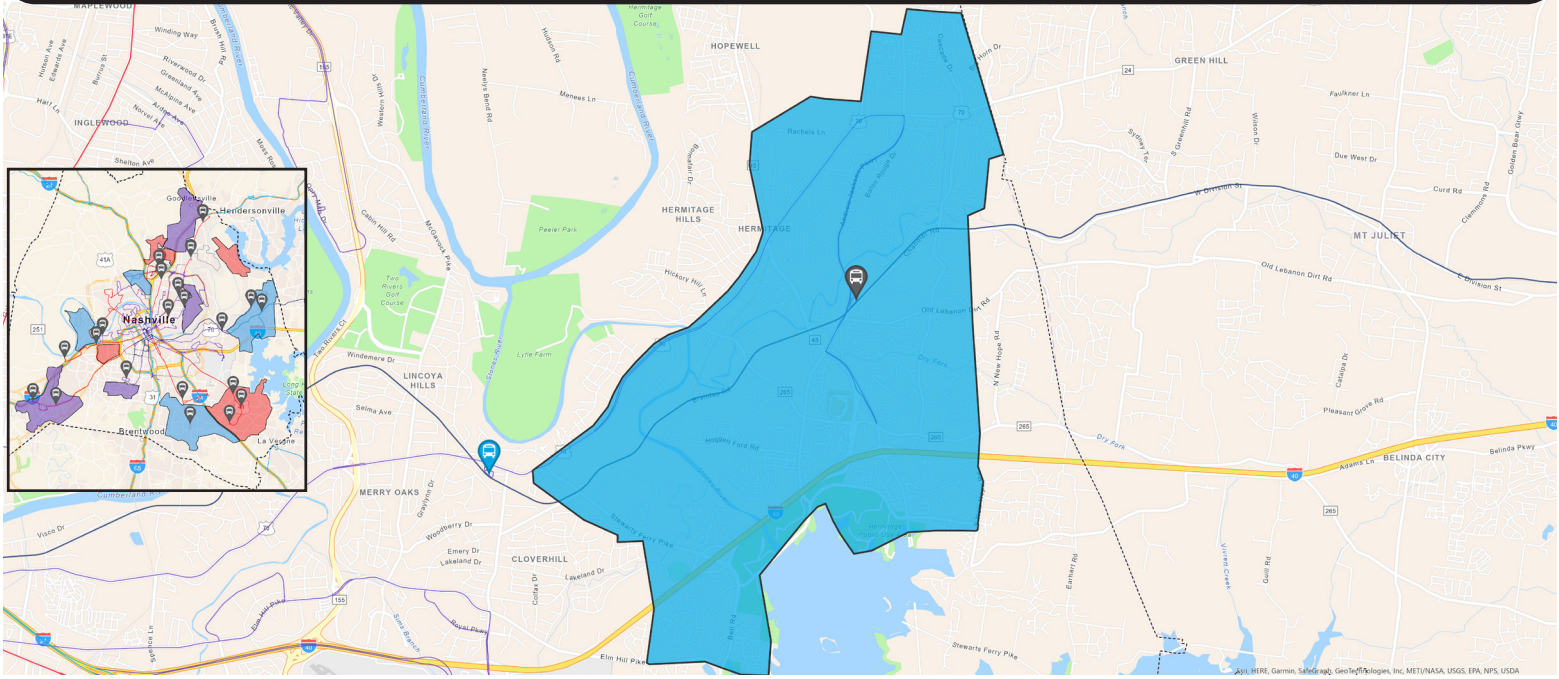

# WeGo Link | Hermitage

Through a partnership with Uber, we have an even easier way to get where you need to go.

Whether you're going out or getting home, you can get an Uber to and from select stops for just a couple of bucks, depending on your trip's eligibility and overall cost of your trip.

## How to:

- 1 Download your reusable voucher at [t.uber.com/WeGoLink](https://t.uber.com/WeGoLink).

- 2 Schedule your ride to and from select stops with the Uber app.

## Hermitage Zone

Uber pick up or drop off is available at these stops only:

- Donelson Station
- Hermitage Station

To check if your destination is within a WeGo Link zone, view the interactive map at [WeGoTransit.com](https://WeGoTransit.com).

# Hermitage Zone

Legend:

— — — — — Zone boundary

Transfer location