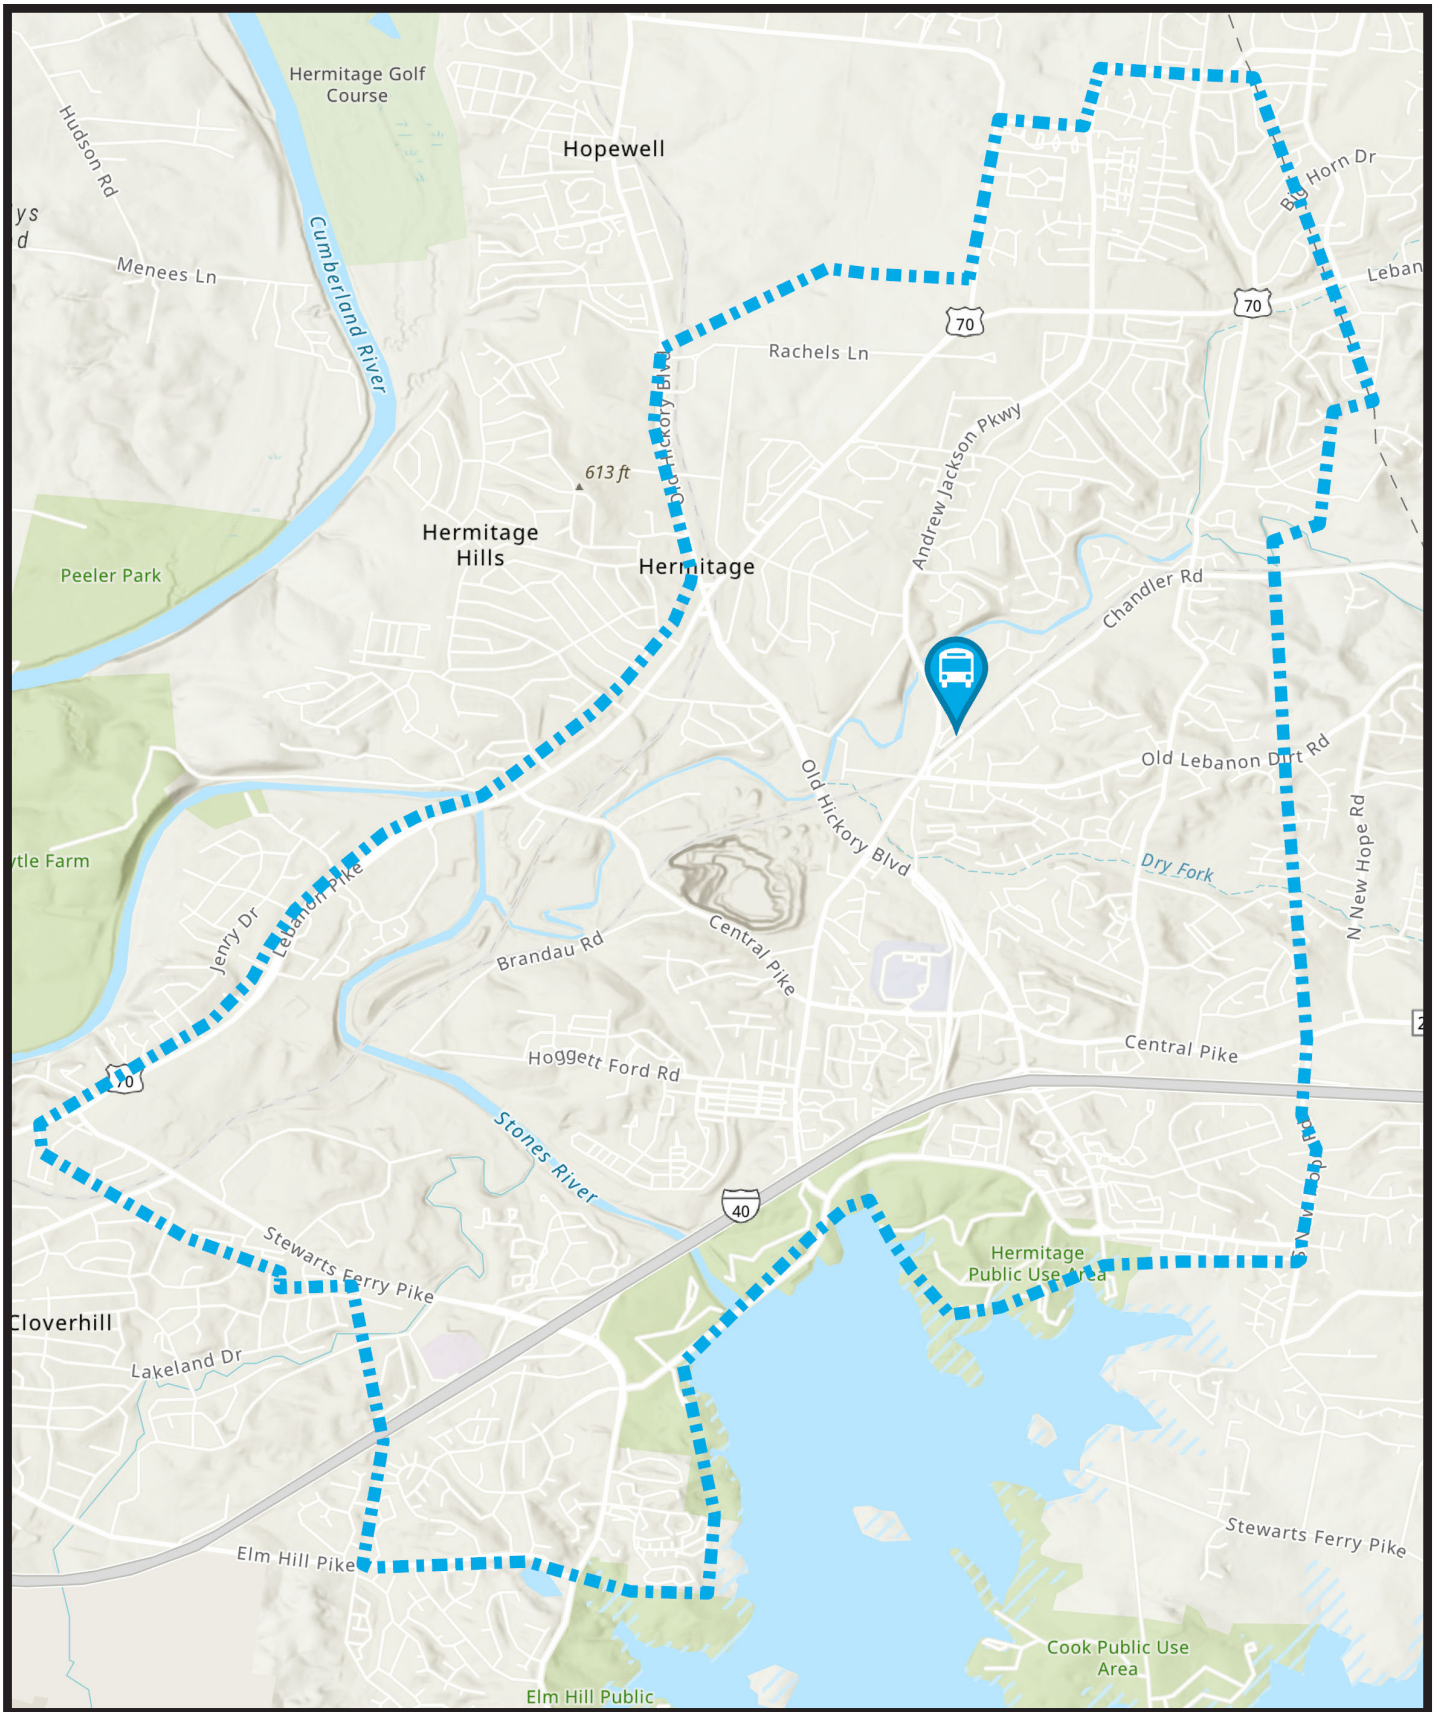

# WeGo Link | Hermitage

Through a partnership with Uber, we have an even easier way to get where you need to go.

Whether you're going out or getting home, you can get an Uber to and from select stops for just a couple of bucks, depending on your trip's eligibility and overall cost of your trip.

## How to:

- 1 Download your reusable voucher at [t.uber.com/WeGoLink](https://t.uber.com/WeGoLink).

- 2 Schedule your ride to and from select stops with the Uber app.

## Hermitage Zone

Uber pick up or drop off is available at these stops only:

- Donelson Station
- Hermitage Station

To check if your destination is within a WeGo Link zone, view the interactive map at [WeGoTransit.com](https://WeGoTransit.com).

# Hermitage Zone

Legend:

— — — — — Zone boundary

Transfer location