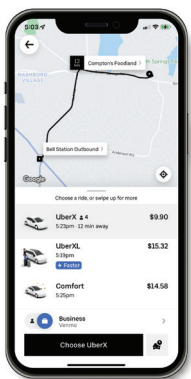

# WeGo Link | Hermitage

Through a partnership with Uber, we have an even easier way to get where you need to go.

Whether you're going out or getting home, you can get an Uber to and from select stops for just a couple of bucks, depending on your trip's eligibility and overall cost of your trip.

## How to:

- 1 Download your reusable voucher at [t.uber.com/WeGoLink](https://t.uber.com/WeGoLink).

- 2 Schedule your ride to and from select stops with the Uber app.

## Hermitage Zone

Uber pick up or drop off is available at these stops only:

- Donelson Station
- Hermitage Station

To check if your destination is within a WeGo Link zone, view the interactive map at [WeGoTransit.com](https://WeGoTransit.com).