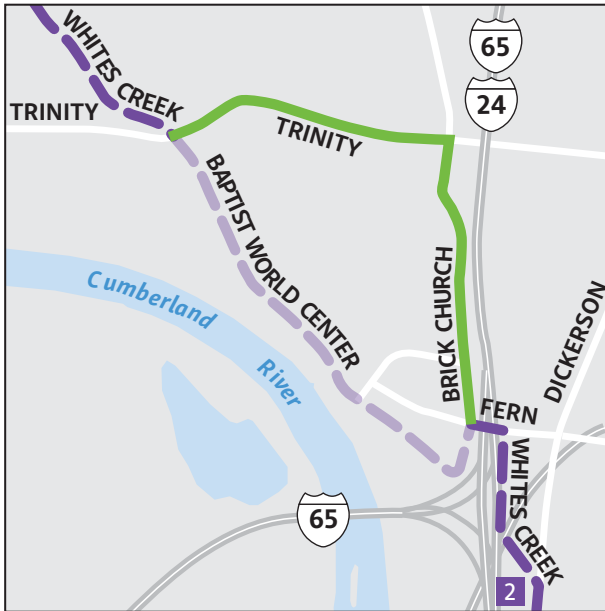

Snow Detour

14 Whites Creek

Key

- Route
- Buses travel in direction of arrow
- This portion of route may be bypassed in case of snow or ice.
- Alternate route during snow or ice.

No service on Brick Church between Fern and Baptist World Center. No service on Baptist World Center between Brick Church and Trinity Lane. No service on Lytle. No service on Boyd between Lytle and Ames. No service on Creekwood, Creekway, Fairview or Timothy.