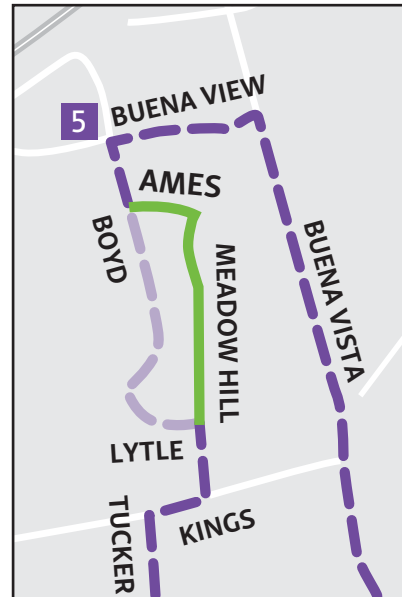

Snow Detour

14 Whites Creek

Key

- Route
- Buses travel in direction of arrow
- This portion of route may be bypassed in case of snow or ice.
- Alternate route during snow or ice.

No service on Brick Church between Fern and Baptist World Center. No service on Baptist World Center between Brick Church and Trinity Lane. No service on Lytle. No service on Boyd between Lytle and Ames. No service on Creekwood, Creekway, Fairview or Timothy.