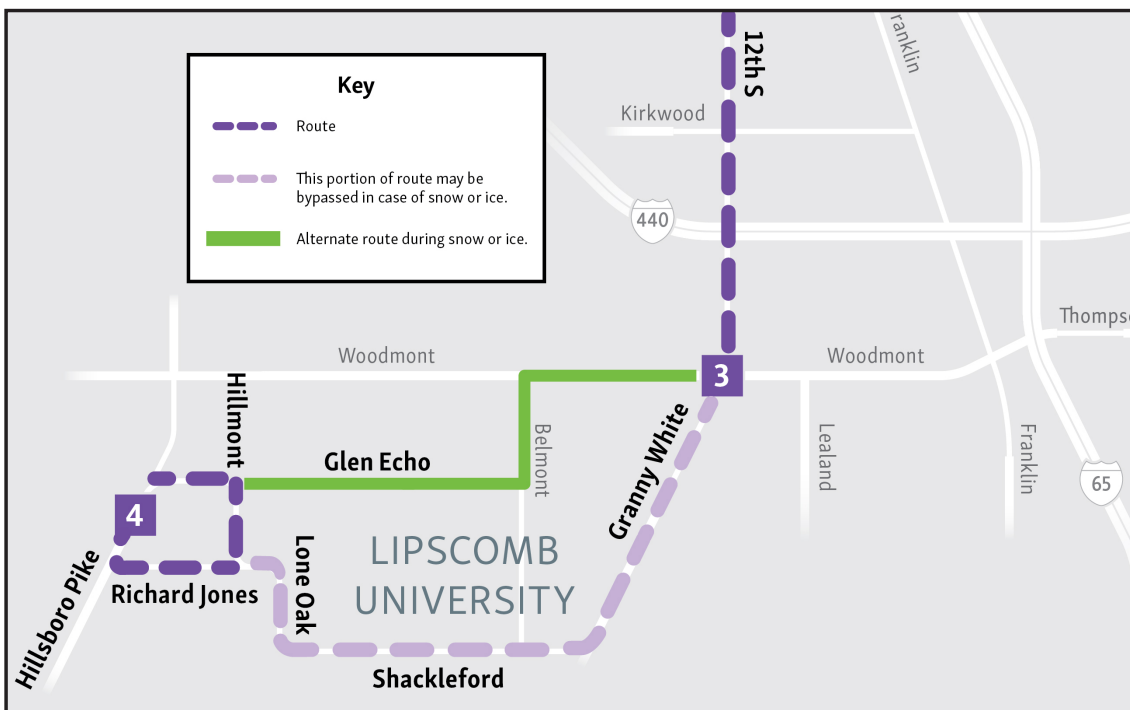

Snow Detour

17 12th Avenue South

No service on Granny White past Woodmont. No service on Shackleford or Lone Oak.