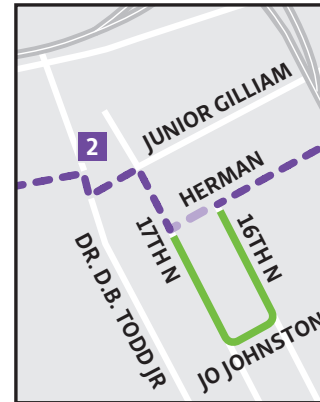

# Snow Detour

## 19 Herman

**Key**

- Route
- Buses travel in direction of arrow
- This portion of route may be bypassed in case of snow or ice.
- Alternate route during snow or ice.

No service on Herman between 16th and 17th Avenues. No service on Batavia between 28th and 32nd. No service on 32nd. No service on 44th between Dr. Walter S. Davis Boulevard and Albion. No service on Tennessee Avenue between 44th and 49th.