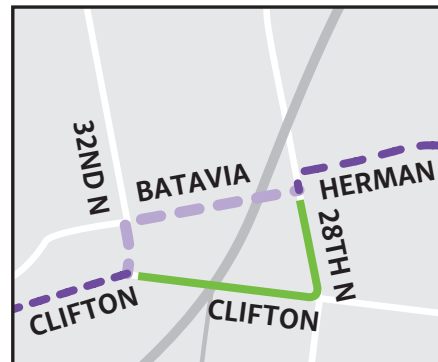

# Snow Detour

## 19 Herman

**Key**

- Route
- Buses travel in direction of arrow
- This portion of route may be bypassed in case of snow or ice.
- Alternate route during snow or ice.

No service on Herman between 16th and 17th Avenues. No service on Batavia between 28th and 32nd. No service on 32nd. No service on 44th between Dr. Walter S. Davis Boulevard and Albion. No service on Tennessee Avenue between 44th and 49th.