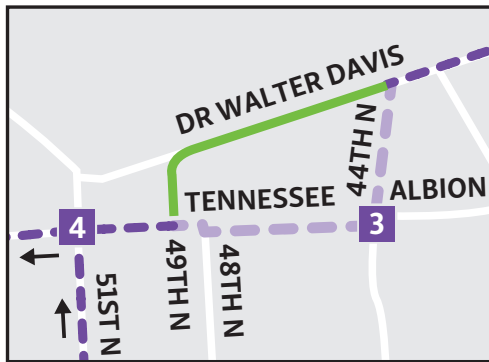

# Snow Detour

## 19 Herman

**Key**

- Route
- Buses travel in direction of arrow
- This portion of route may be bypassed in case of snow or ice.
- Alternate route during snow or ice.

No service on Herman between 16th and 17th Avenues. No service on Batavia between 28th and 32nd. No service on 32nd. No service on 44th between Dr. Walter S. Davis Boulevard and Albion. No service on Tennessee Avenue between 44th and 49th.