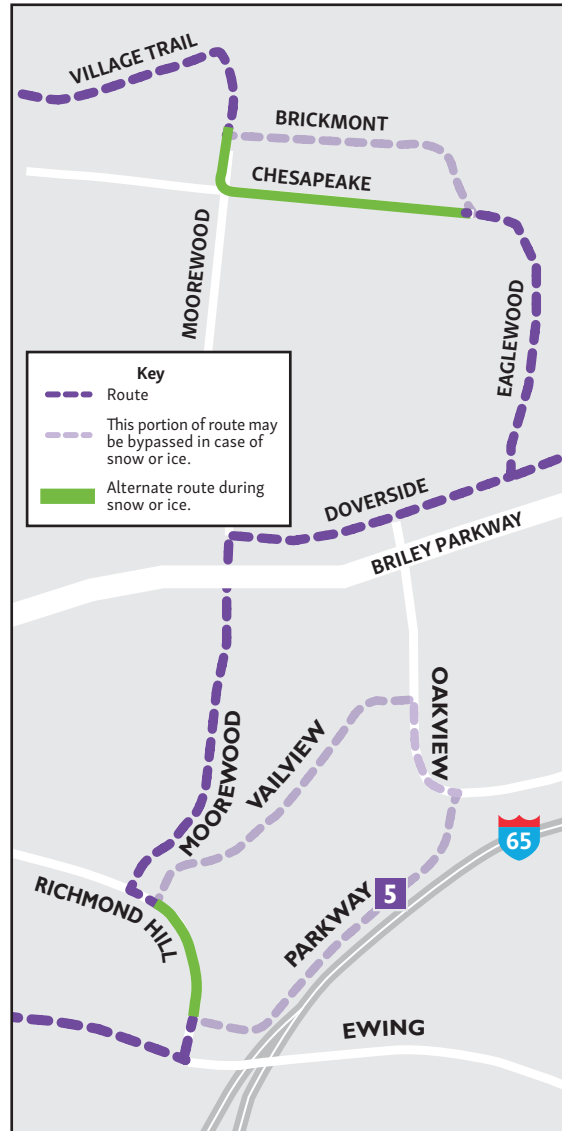

Snow Detour

23 Dickerson Pike

23B trips: No service on Brickmont between Moorewood and Chesapeake. No service on Parkway, Oakview, or Vailview.