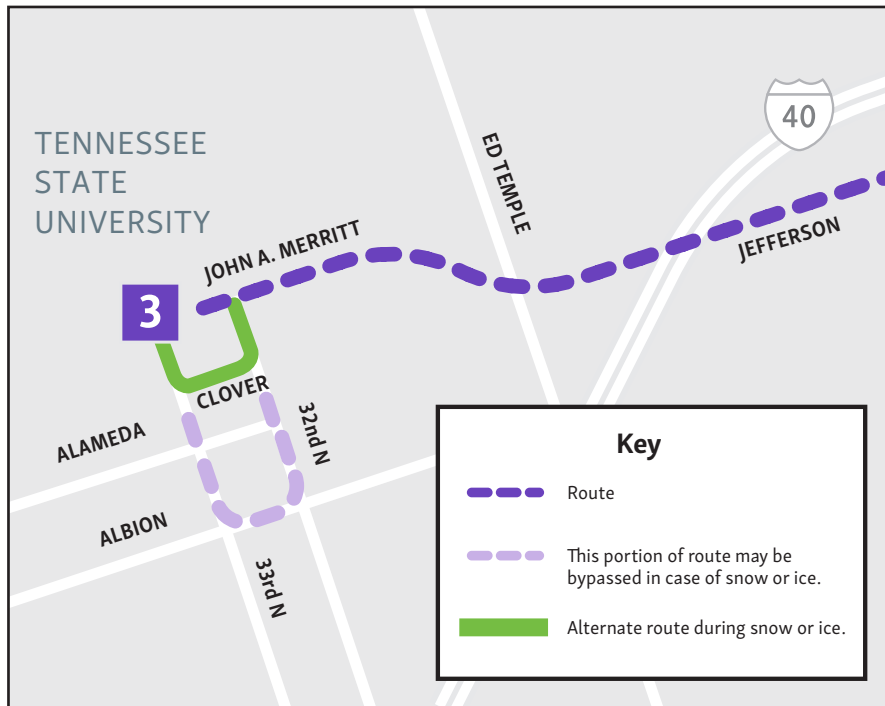

# Snow Detour

## 29 Jefferson

No service on 32nd or 33rd between Clover and Albion. No service on Alameda or Albion between 32nd and 33rd.