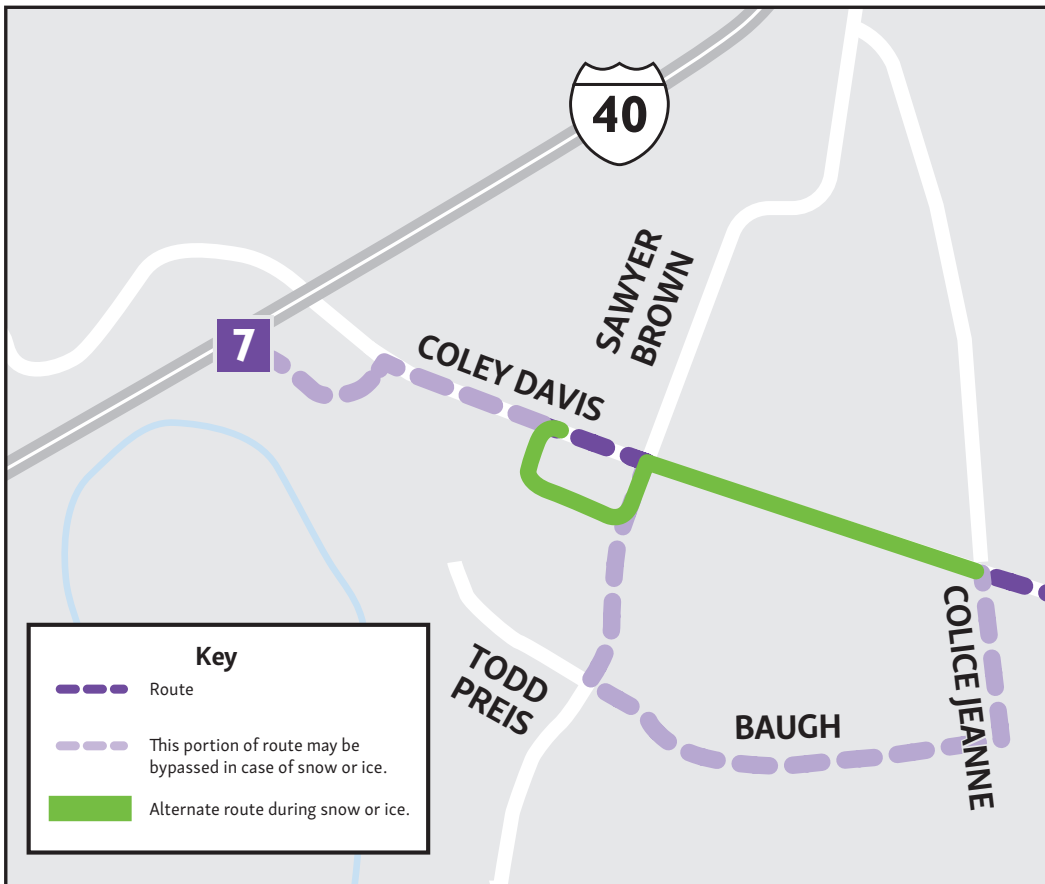

Snow Detour

3 West End/Bellevue

3B Bellevue trips: No service on Colice Jeanne, Baugh, or Sawyer Brown. Buses will not travel past the Verizon Wireless at the Staples Park & Ride.