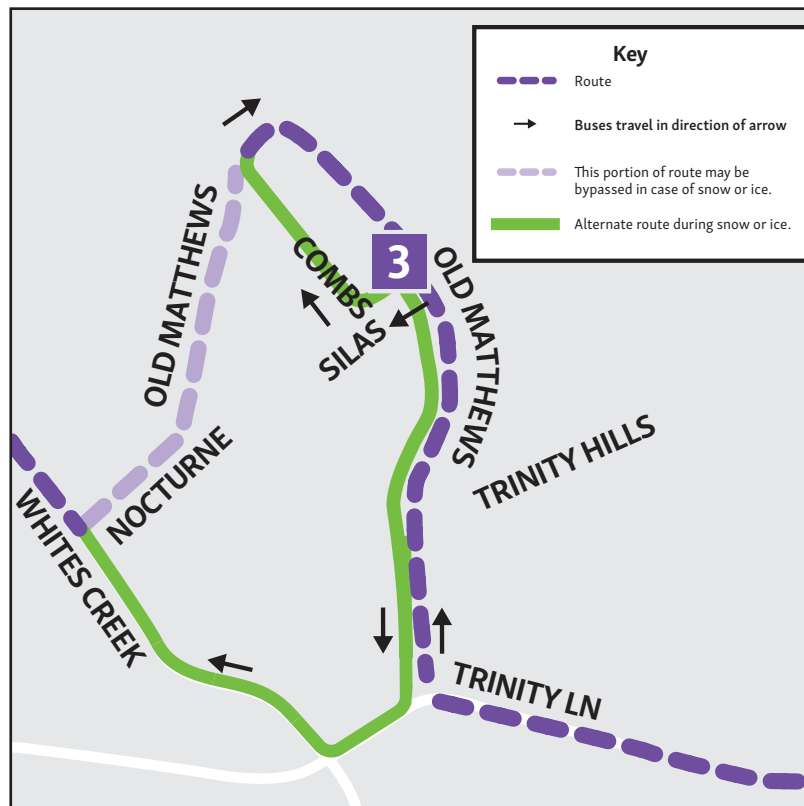

Snow Detour

41 Golden Valley

No service on Nocturne, Old Matthews between Combs and Nocturne.