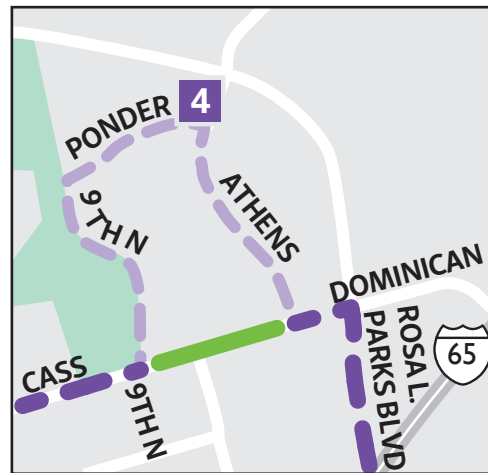

Snow Detour

42 Cecilia/Cumberland

Key

- Route
- Buses travel in direction of arrow
- This portion of route may be bypassed in case of snow or ice.
- Alternate route during snow or ice.

No service on 9th, Ponder Place, or Athens Way.