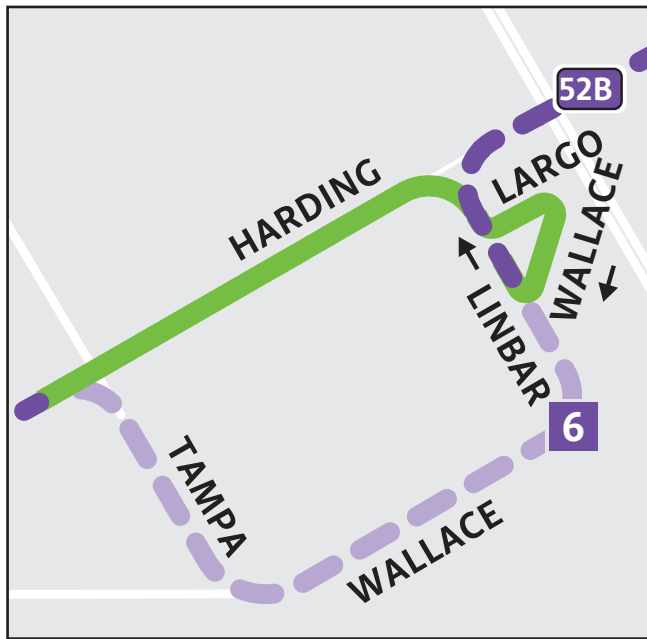

Snow Detour

52 Nolensville Pike

Key

- Route 52B
- Buses travel in direction of arrow
- This portion of route may be bypassed in case of snow or ice.
- Alternate route during snow or ice.

52B Wallace/Ezell trips: No service past Harding and Antioch Pike.