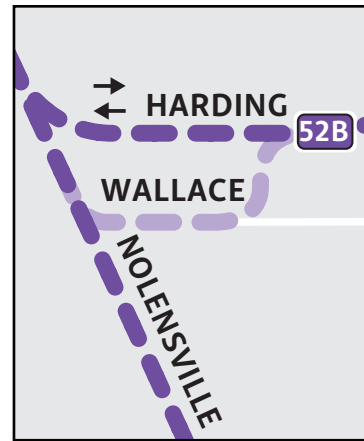

Snow Detour

52 Nolensville Pike

Key

- Route 52B
- Buses travel in direction of arrow
- This portion of route may be bypassed in case of snow or ice.
- Alternate route during snow or ice.

52B Wallace/Ezell trips: No service past Harding and Antioch Pike.