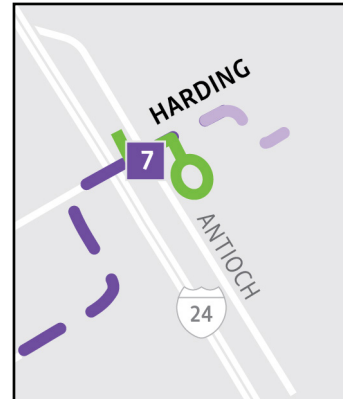

Snow Detour

52 Nolensville Pike

Key

- Route 52B
- Buses travel in direction of arrow
- This portion of route may be bypassed in case of snow or ice.
- Alternate route during snow or ice.

52B Wallace/Ezell trips: No service past Harding and Antioch Pike.