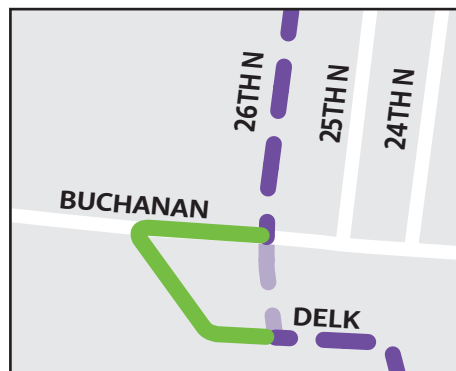

Snow Detour

75 *Midtown*

Key

- Route
- Buses travel in direction of arrow
- This portion of route may be bypassed in case of snow or ice.
- Alternate route during snow or ice.

No service on 26th between Delk and Buchanan.