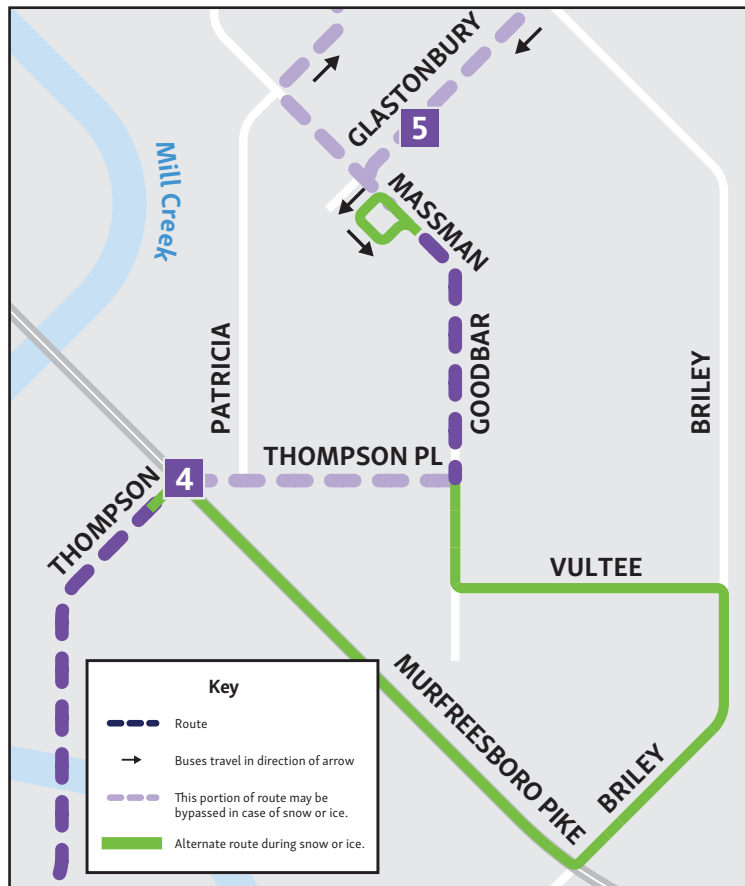

Snow Detour

77 Thompson/Wedgewood

No service on Thompson Place between Murfreesboro Pike and Goodbar. No service on Glastonbury. Buses will turn around at the Starline Apartments across from Glastonbury. No service on Patricia Drive or Karen Drive.