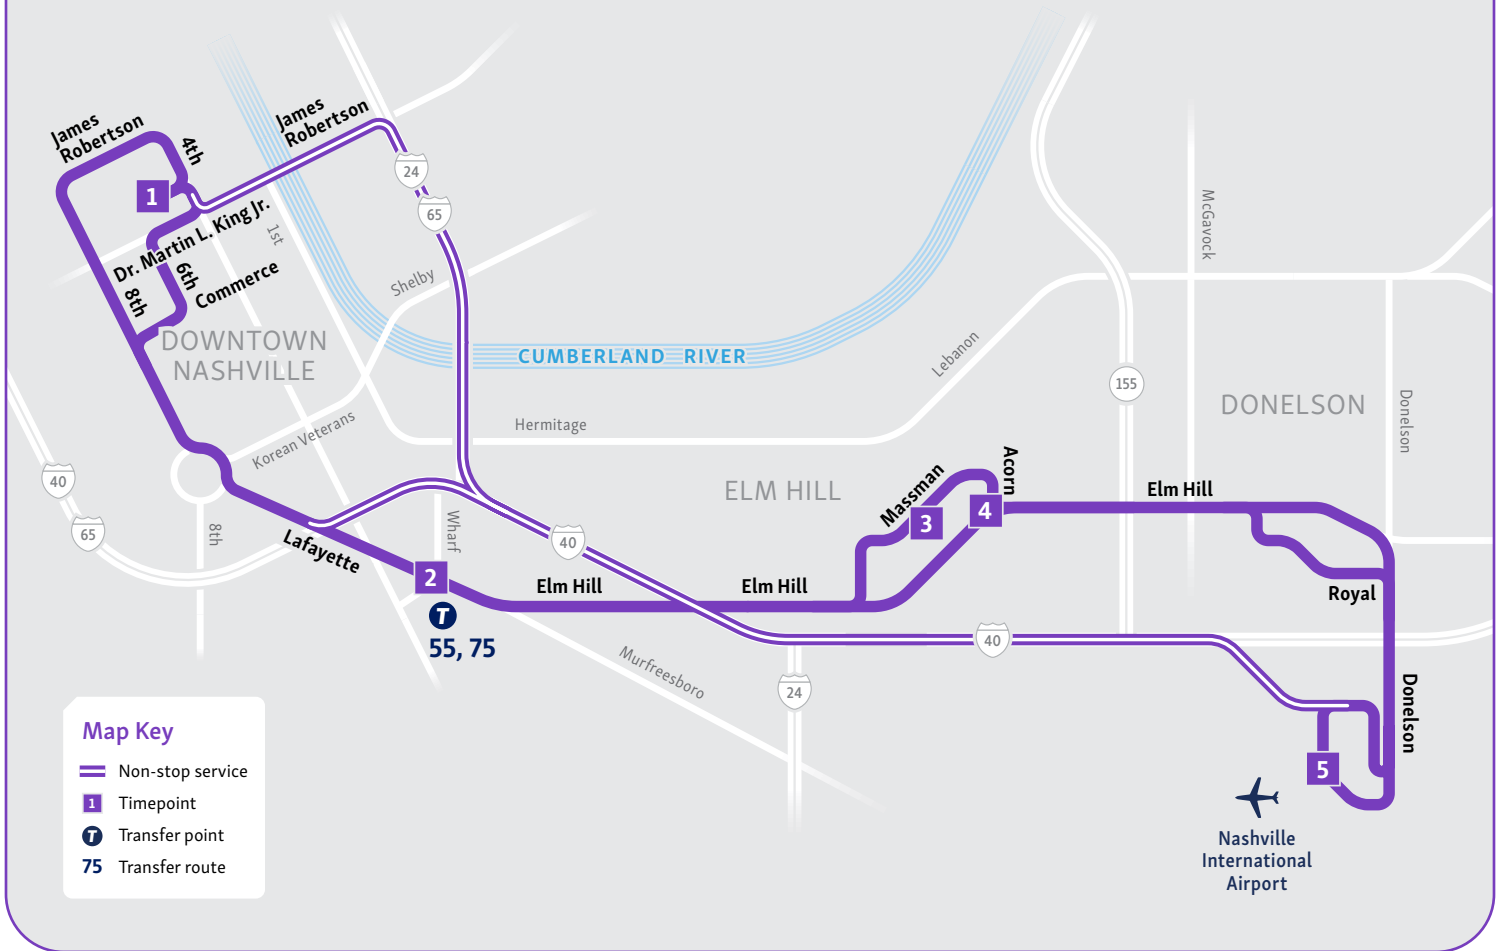

18

Airport

Weekdays to Downtown

Airport BNA	Elm Hill & Acorn	Massman Drive Loop	Lafayette & Wharf	Central
5	4	3	2	1
5:33	5:42	-	5:52	6:05
7:00	7:10	-	7:20	7:35
7:45	7:55	-	8:06	8:19
8:30	8:39	-	8:49	9:02
9:15	9:24	-	9:34	9:48
10:00	10:09	-	10:19	10:33
10:45	10:54	-	11:04	11:19
11:30	11:40	-	11:50	12:05
12:15	12:25	-	12:35	12:50
1:00	1:10	-	1:21	1:36
1:45	1:55	1:56	2:08	2:25
2:35	2:46	2:47	3:01	3:18
3:25	3:37	3:38	3:52	4:09
4:15	4:27	4:28	4:42	4:59
5:05	5:17	5:18	5:31	5:48
5:55	6:05	-	6:16	6:32
6:47	-	-	-	7:11
7:47	-	-	-	8:11
8:47	-	-	-	9:11
9:47	-	-	-	10:11
10:47	-	-	-	11:11
11:47	-	-	-	12:11

Weekdays from Downtown

Central Bay 13	Lafayette & Wharf	Massman Drive Loop	Elm Hill & Acorn	Airport BNA
1	2	3	4	5
5:15	-	-	-	5:32
6:17	6:25	6:37	6:39	6:53
7:00	7:09	7:21	7:23	7:37
7:45	7:54	-	8:04	8:17
8:30	8:39	-	8:49	9:02
9:15	9:24	-	9:34	9:47
10:00	10:10	-	10:20	10:33
10:45	10:55	-	11:05	11:18
11:30	11:40	-	11:50	12:03
12:15	12:25	-	12:35	12:48
1:00	1:11	-	1:21	1:36
1:50	2:01	-	2:11	2:26
2:40	2:51	-	3:01	3:16
3:30	3:42	-	3:52	4:07
4:20	4:32	-	4:42	4:57
5:10	5:22	-	5:32	5:47
6:15	6:25	-	6:34	6:44
7:15	7:25	-	7:33	7:43
8:15	8:25	-	8:33	8:43
9:15	9:25	-	9:33	9:43
10:15	10:25	-	10:33	10:43
11:15	11:25	-	11:32	11:42