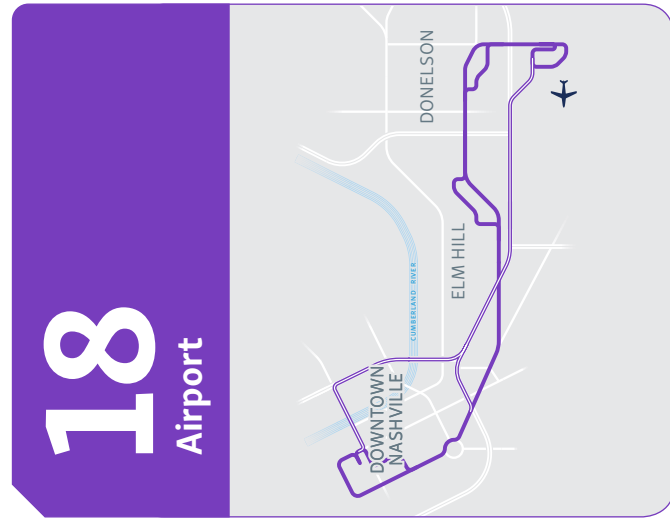

Local Fares & Passes

- Reloadable QuickTicket $3.00
- 2-Hour Pass $2.00
- 2-Hour Discounted Pass* $1.00
- All-Day Pass $4.00
- 7-Day Pass $20.00
- 31-Day Pass $65.00

Children age 4 and younger ride free.
* Youth, seniors, persons with disabilities, and Medicare cardholders may be eligible for discounted fares and passes. Apply at WeGo Central.
All bus and train fares are sold through QuickTicket, WeGo's seamless fare payment system. Through QuickTicket, you can pay for your fare using a reloadable card, a smartphone app, or non-reloadable ticket on all WeGo routes, services, and vehicles.
For more information on QuickTicket, visit QuickTicketTN.com.

For More Information

- **Customer Care**
  615-862-5950
  6:30 a.m. to 8:00 p.m. – Monday-Friday
  8:00 a.m. to 5:00 p.m. – Saturday
  10:30 a.m. to 2:30 p.m. – Sunday
- **Central**
  400 Dr. Martin L. King Jr. Blvd.
  4:45 a.m. to 12:15 a.m. – Monday-Saturday
  5:45 a.m. to 11:15 p.m. – Sundays and holidays
- **Administrative Offices**
  615-862-5969
  430 Myatt Drive
  8:00 a.m. to 4:30 p.m. – Monday-Friday
  Closed weekends and holidays

Stay Connected

- WeGoTransit WeGoTransit.com
- @WeGoTransit WeGoTransit.com/ride/alerts
- @WeGoTransit customer.comments@nashville.gov

Hello. Hola. Ciao. Hallo. Ohayo. Bonjour. Namaste.
We strive to connect people to their lives and community, one ride at a time. A community belongs to everyone. So do we.
We take service to heart. Whether you're traveling every day or just here and there, we're here to help by creating positive impressions as we get you where you need to go. We even hope to inspire some joy along the way. We aim to offer support and services that make sense and make your life a little easier.
We're always looking for ways to improve our service by making it more reliable, secure, and connected. Because connecting you to life and community isn't just what we do, it's what makes us who we are.