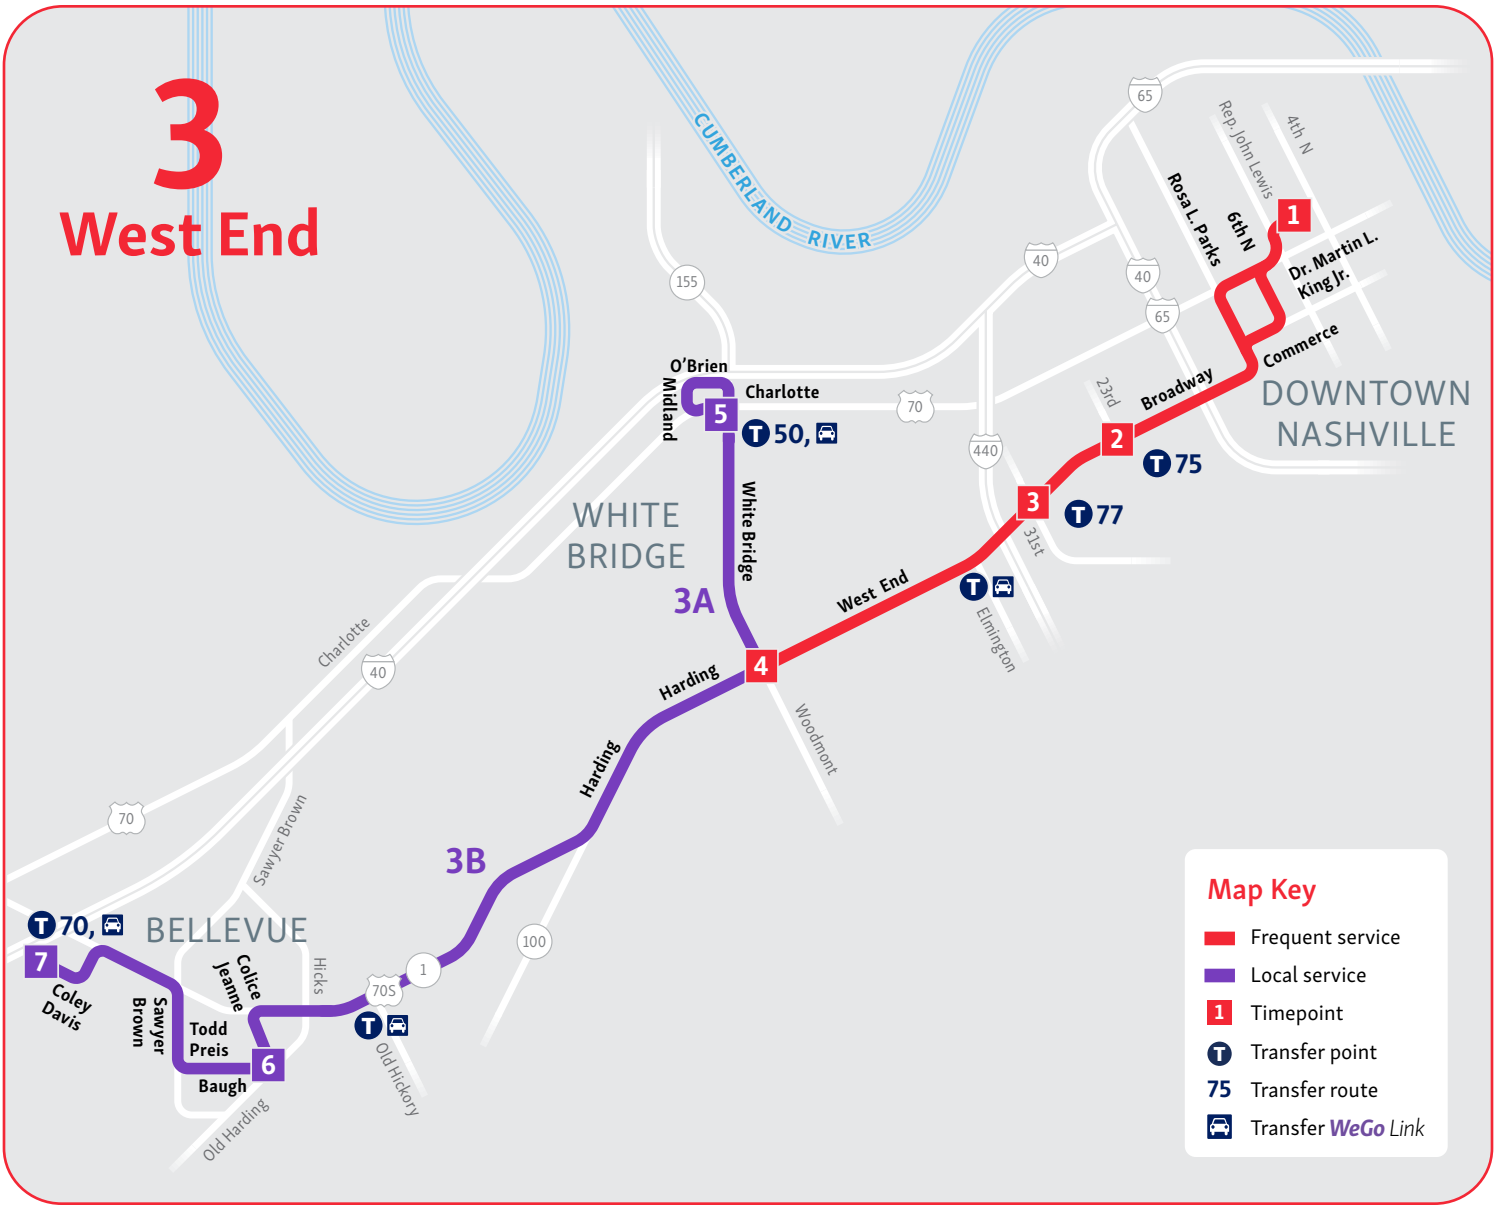

Service is available during WeGo bus service hours, and rides must begin or end at designated fixed-route stops and continue within the zone.

# 3 West End

**Map Key**

- █ Frequent service
- █ Local service
- 1 Timepoint
- T Transfer point
- 75 Transfer route
- T Transfer *WeGo* Link