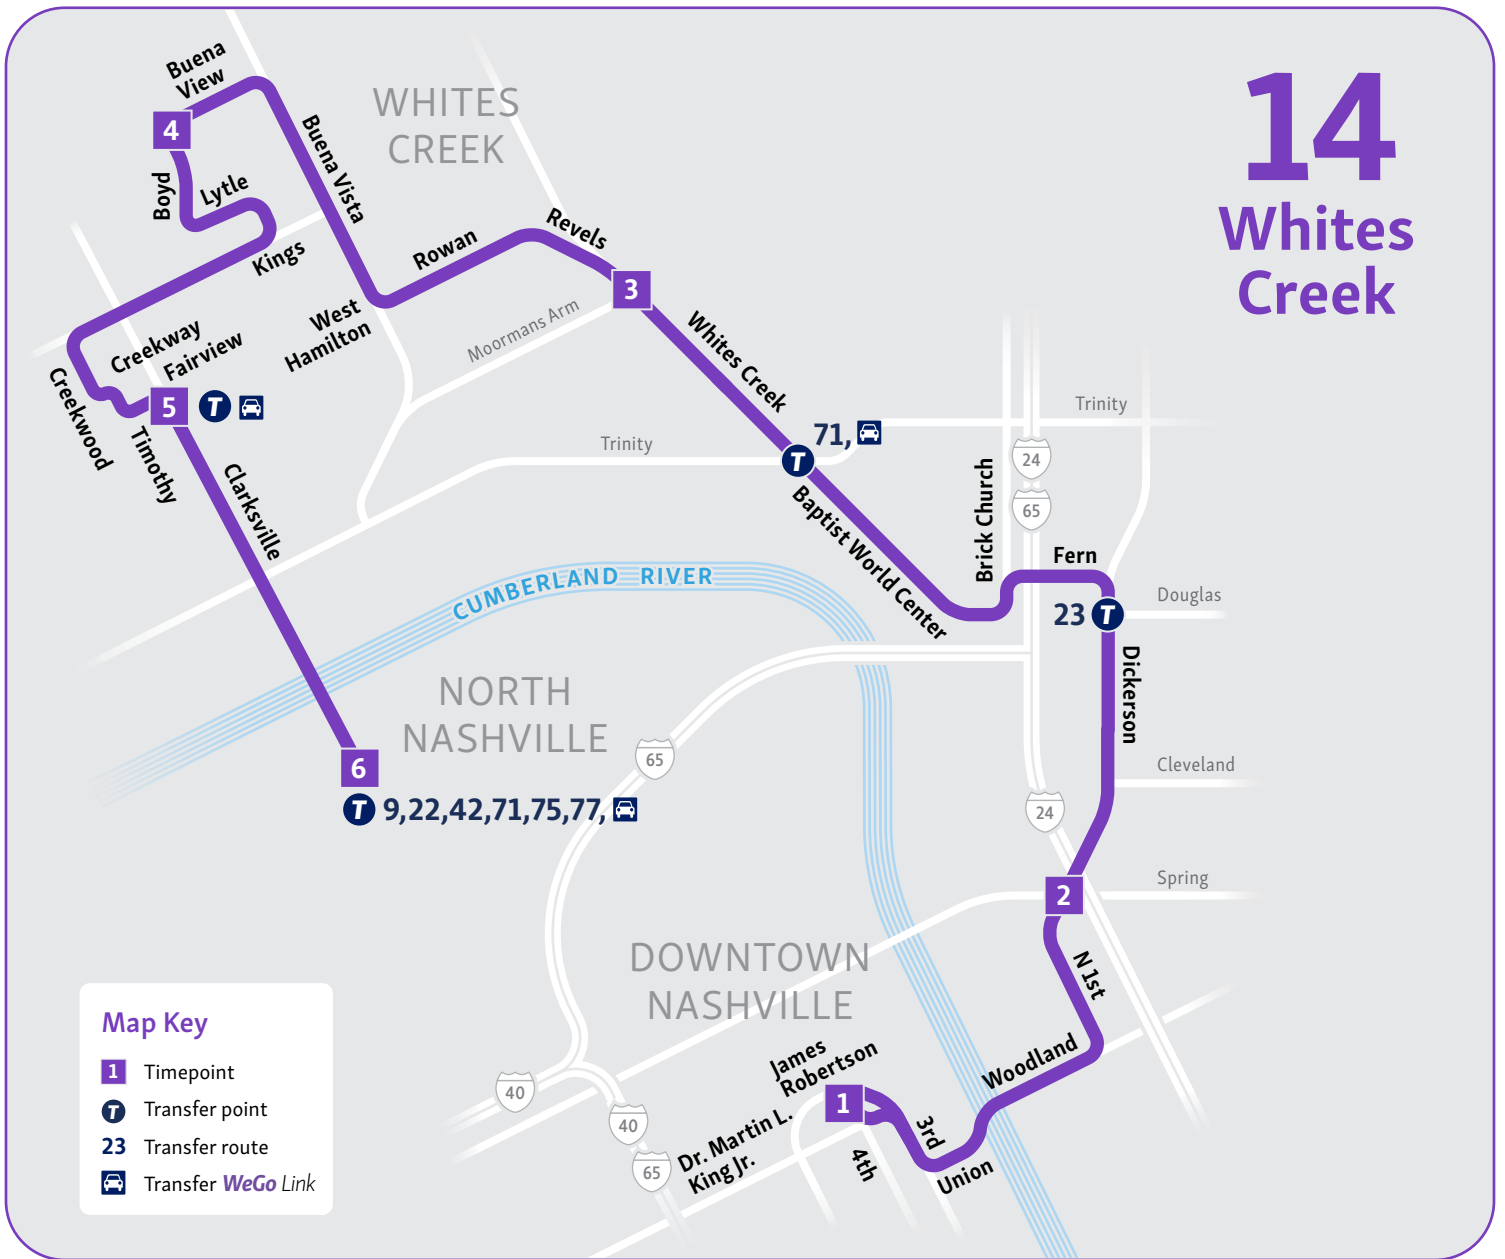

For more information on QuickTicket, visit QuickTicketTN.com

14 Whites Creek

Map Key

- 1** Timepoint
- T** Transfer point
- 23** Transfer route
- Transfer [WeGo Link](#)

Weekdays						to Downtown
NNTC Bay 10	Clarksville & Fairview	Boyd & Buena View	Moormans Arm & Whites Creek	North 1st & Spring	Central	
6	5	4	3	2	1	
5:30	5:35	5:44	5:51	6:02	6:11	
6:00	6:05	6:14	6:21	6:32	6:41	
6:22	6:27	6:36	6:43	6:54	7:03	
6:52	6:58	7:07	7:14	7:26	7:35	
7:22	7:29	7:38	7:45	7:59	8:08	
7:52	7:59	8:08	8:15	8:27	8:36	
8:22	8:28	8:37	8:44	8:56	9:05	
8:52	8:58	9:07	9:14	9:25	9:34	
9:22	9:28	9:37	9:44	9:55	10:04	
9:52	9:58	10:07	10:14	10:25	10:34	
10:22	10:28	10:37	10:44	10:55	11:04	
10:52	10:58	11:07	11:14	11:25	11:34	
11:22	11:28	11:37	11:44	11:55	12:04	
11:52	11:58	12:07	12:14	12:25	12:34	
12:22	12:28	12:37	12:44	12:55	1:04	
12:52	12:58	1:07	1:14	1:25	1:34	
1:22	1:28	1:37	1:44	1:56	2:05	
1:52	1:59	2:08	2:15	2:27	2:36	
2:22	2:29	2:38	2:45	2:57	3:06	
2:52	2:59	3:08	3:15	3:27	3:36	
3:22	3:29	3:38	3:45	3:57	4:06	
3:52	3:59	4:08	4:15	4:28	4:37	
4:22	4:30	4:39	4:46	4:59	5:08	
4:52	5:00	5:08	5:15	5:27	5:36	
5:22	5:29	5:37	5:44	5:55	6:04	
5:52	5:58	6:06	6:13	6:23	6:32	
6:22	6:27	6:35	6:42	6:52	7:01	
6:52	6:57	7:05	7:12	7:22	7:31	
7:30	7:35	7:43	7:50	8:00	8:09	
8:10	8:15	8:23	8:30	8:40	8:49	
8:50	8:55	9:03	9:10	9:20	9:29	
9:30	9:35	9:43	9:50	10:00	10:09	
10:10	10:15	10:23	10:30	10:40	10:49	
10:50	10:55	11:03	11:10	11:20	11:29	
11:30	11:35	11:43	11:50	12:00	12:09	