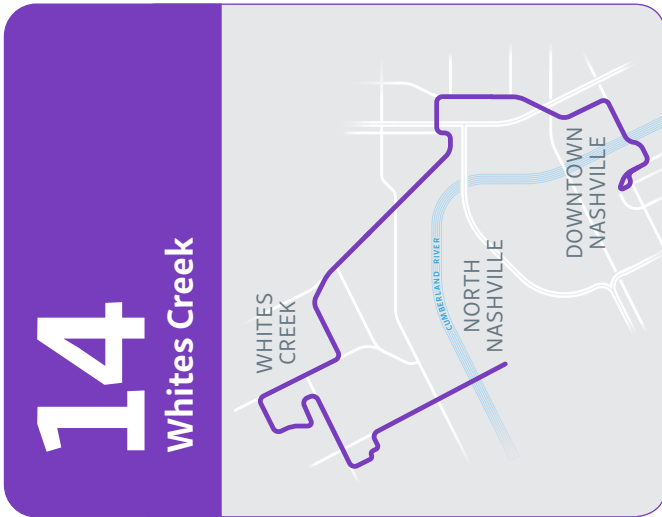

Buses continue via Route 22 Bordeaux from NNTC to downtown.

■ This bus operates on Saturdays and the MLK Jr. Holiday only.

■ This bus terminates at NNTC.

■ This bus terminates at NNTC on Sundays and Holidays only.

Bold times denote p.m. hours.

Title VI

Title VI of the Civil Rights Act of 1964 states that "No Person in the United States shall, on the ground of race, color, or national origin, be excluded from participation in, be denied the benefits of, or be subjected to discrimination under any program or activity receiving Federal financial assistance." For more information on Title VI, visit WeGoTransit.com.

ADA

WeGo Public Transit makes reasonable accommodations in order for individuals with disabilities to fully use transit services. All requests should be made in advance by filling out and submitting a Reasonable Accommodation Request form. For more information on Reasonable Accommodations, visit WeGoTransit.com.

14 Whites Creek

For More Information

Customer Care

615-862-5950
6:30 a.m. to 8:00 p.m. – Monday-Friday
8:00 a.m. to 5:00 p.m. – Saturday
10:30 a.m. to 2:30 p.m. – Sunday

Elizabeth Duff Transit Center at WeGo Central

400 Dr. Martin L. King Jr. Blvd.
4:45 a.m. to 1:15 a.m. – Monday-Saturday
5:45 a.m. to 11:15 p.m. – Sundays and holidays

Administrative Offices

615-862-5969
430 Myatt Drive
8:00 a.m. to 4:30 p.m. – Monday-Friday
Closed weekends and holidays

Stay Connected

- WeGoTransit
- @WeGoTransit
- @WeGoTransit
- WeGoTransit.com
- WeGoTransit.com/ride/alerts
- customer.comments@nashville.gov

WeGo Link

Through a partnership with Uber, we have an even easier way to get where you need to go at a discounted rate. You can get an Uber to and from select stops for just a couple of bucks, depending on your trip's eligibility and overall cost of your trip.

Service is available during WeGo bus service hours, and rides must begin or end at designated fixed-route stops and continue within the zone.

How to:

1. Download your reusable voucher at t.uber.com/WeGoLink.
2. Schedule your ride to and from select stops with the Uber app.

For more information or to check if your destination is within a WeGo Link zone, visit bit.ly/WeGo-Link.

Mobility Solutions is best for riders who need wheelchair accessibility, would like to use cash for their trip, or are 17 years old or younger. To schedule, call 615-844-3399.

Local Fares

2-Hour Pass $2.00
2-Hour Discounted Pass* $1.00

Stored Value - Best Value

- Pay no more than $4 in a single day
- Pay no more than $65 in a calendar month

Children age 4 and younger ride free.

*Youth, seniors, persons with disabilities, and Medicare cardholders may be eligible for discounted fares and passes. Apply at WeGo Central.

QuickTicket is WeGo's fare payment system, available as a reloadable card or the QuickTicket by WeGo app. Exact cash is also accepted on the bus. However, no change, charge cards, transfers, or on-bus passes will be given.

For more information on QuickTicket, visit QuickTicketTN.com