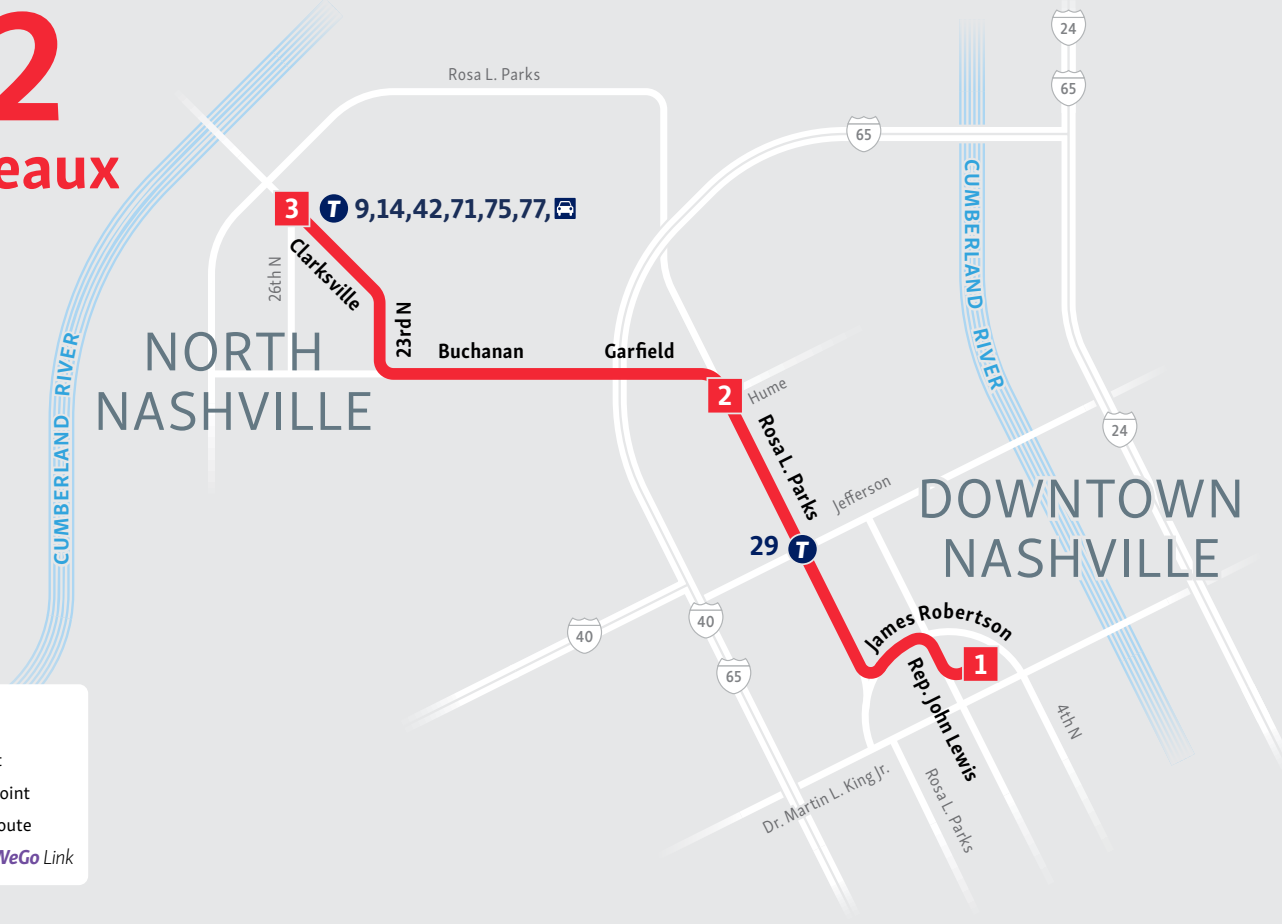

22 Bordeaux

Map Key

- 1 Timepoint
- T Transfer point
- **42** Transfer route
- Transfer **WeGo Link**

Weekdays to Downtown

NNTC Bay 9	Rosa Parks & Hume	Central
3	2	1
4:54	5:00	5:10
5:19	5:25	5:35
5:49	5:55	6:05
6:04	6:10	6:20
6:16	6:22	6:32
6:29	6:35	6:45
6:39	6:45	6:55
6:49	6:55	7:05
6:59	7:05	7:15
7:09	7:15	7:25
7:19	7:25	7:35
7:29	7:35	7:45
7:39	7:45	7:55
7:49	7:55	8:05
7:59	8:05	8:15
8:09	8:15	8:25
8:19	8:25	8:35
8:29	8:35	8:45
8:39	8:45	8:55
8:49	8:55	9:05
8:59	9:05	9:15
9:09	9:15	9:25
9:19	9:25	9:35
9:29	9:35	9:45
9:39	9:45	9:55
9:49	9:55	10:05
9:59	10:05	10:15
10:09	10:15	10:25
10:19	10:25	10:35
10:29	10:35	10:45
10:39	10:45	10:55
10:49	10:55	11:05
10:59	11:05	11:15
11:09	11:15	11:25
11:19	11:25	11:35
11:29	11:35	11:45
11:39	11:45	11:55
11:49	11:55	12:05
11:59	12:05	12:15
12:09	12:15	12:25
12:19	12:25	12:35
12:29	12:35	12:45
12:39	12:45	12:55
12:49	12:55	1:05
12:59	1:05	1:15
1:09	1:15	1:25
1:19	1:25	1:35
1:29	1:35	1:45
1:39	1:45	1:55
1:49	1:55	2:05
1:59	2:05	2:15
2:09	2:15	2:25
2:19	2:25	2:35
2:29	2:35	2:45
2:39	2:45	2:55
2:49	2:55	3:05
2:59	3:05	3:15
3:09	3:15	3:25
3:19	3:25	3:35
3:29	3:35	3:45
3:39	3:45	3:55
3:49	3:55	4:05
3:59	4:05	4:15
4:09	4:15	4:25
4:19	4:25	4:35
4:29	4:35	4:45
4:39	4:45	4:55
4:49	4:55	5:05
4:59	5:05	5:15
5:09	5:15	5:25
5:19	5:25	5:35
5:29	5:35	5:45
5:39	5:45	5:55
5:49	5:55	6:05
6:09	6:15	6:25
6:29	6:35	6:45
6:39	6:45	6:55
7:06	7:12	7:22
7:26	7:32	7:42
7:43	7:49	7:59
8:01	8:07	8:17
8:26	8:32	8:42
8:46	8:52	9:02
9:06	9:12	9:22
9:26	9:32	9:42
9:46	9:52	10:02
10:06	10:12	10:22
10:27	10:33	10:43
10:41	10:47	10:57
10:53	10:59	11:09
11:23	11:29	11:39
11:53	11:59	12:09
12:20	12:26	12:36
12:52	12:58	1:08

Bold times denote p.m. hours.

Weekdays from Downtown