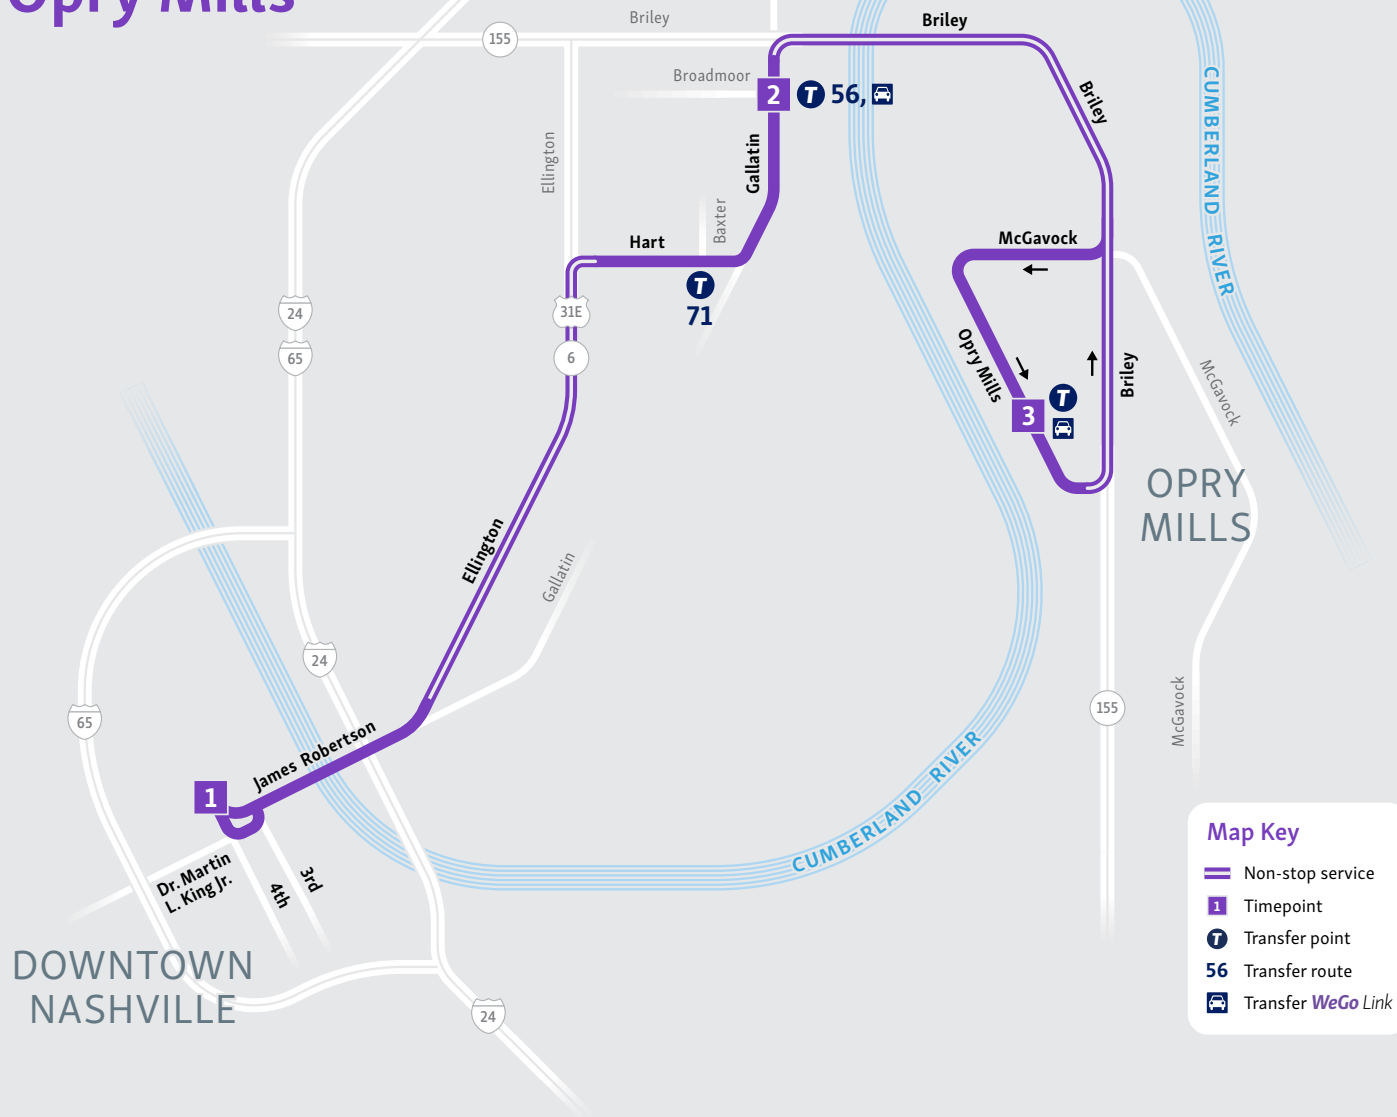

## Weekdays to Downtown

Opry Mills Entry 4	Gallatin & Broadmoor	Central
3	2	1
7:00	7:08	7:22
8:00	8:08	8:22
9:00	9:08	9:22
10:00	10:08	10:22
10:59	11:08	11:22
<b>12:00</b>	<b>12:09</b>	<b>12:22</b>
1:00	1:09	1:22
2:00	2:09	2:22
2:30	2:39	2:52
3:30	3:39	3:52
4:30	4:39	4:52
5:30	5:39	5:51
6:30	6:39	6:51
7:30	7:39	7:51
8:30	8:39	8:51
9:30	9:39	9:51
10:30	10:39	10:51

## Weekdays from Downtown

Central Bay 20	Gallatin & Broadmoor	Opry Mills Entry 4
1	2	3
6:30	6:44	6:57
7:30	7:44	7:57
8:30	8:44	8:57
9:30	9:44	9:57
10:30	10:44	10:57
11:30	11:44	11:57
<b>12:30</b>	<b>12:44</b>	<b>12:58</b>
1:30	1:44	1:58
2:00	2:14	2:29
3:00	3:14	3:29
4:00	4:15	4:30
5:00	5:15	5:30
6:00	6:14	6:28
7:00	7:13	7:26
8:00	8:13	8:26
9:00	9:13	9:26
10:00	10:13	10:26