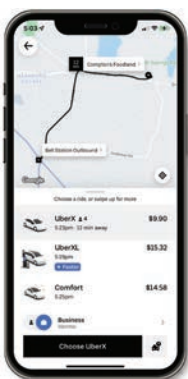

# WeGo Link | Hermitage

Through a partnership with Uber, we have an even easier way to get where you need to go.

Whether you're going out or getting home, you can get an Uber to and from select stops for just a couple of bucks, depending on your trip's eligibility and overall cost of your trip.

## How to:

- 1 Download your reusable voucher at [t.uber.com/WeGoLink](https://t.uber.com/WeGoLink).

- 2 Schedule your ride to and from select stops with the Uber app.

## Hermitage Zone

Uber pick up or drop off is available at these stops only:

- Donelson Station
- Hermitage Station

To check if your destination is within a WeGo Link zone, view the interactive map at [WeGoTransit.com](https://WeGoTransit.com).