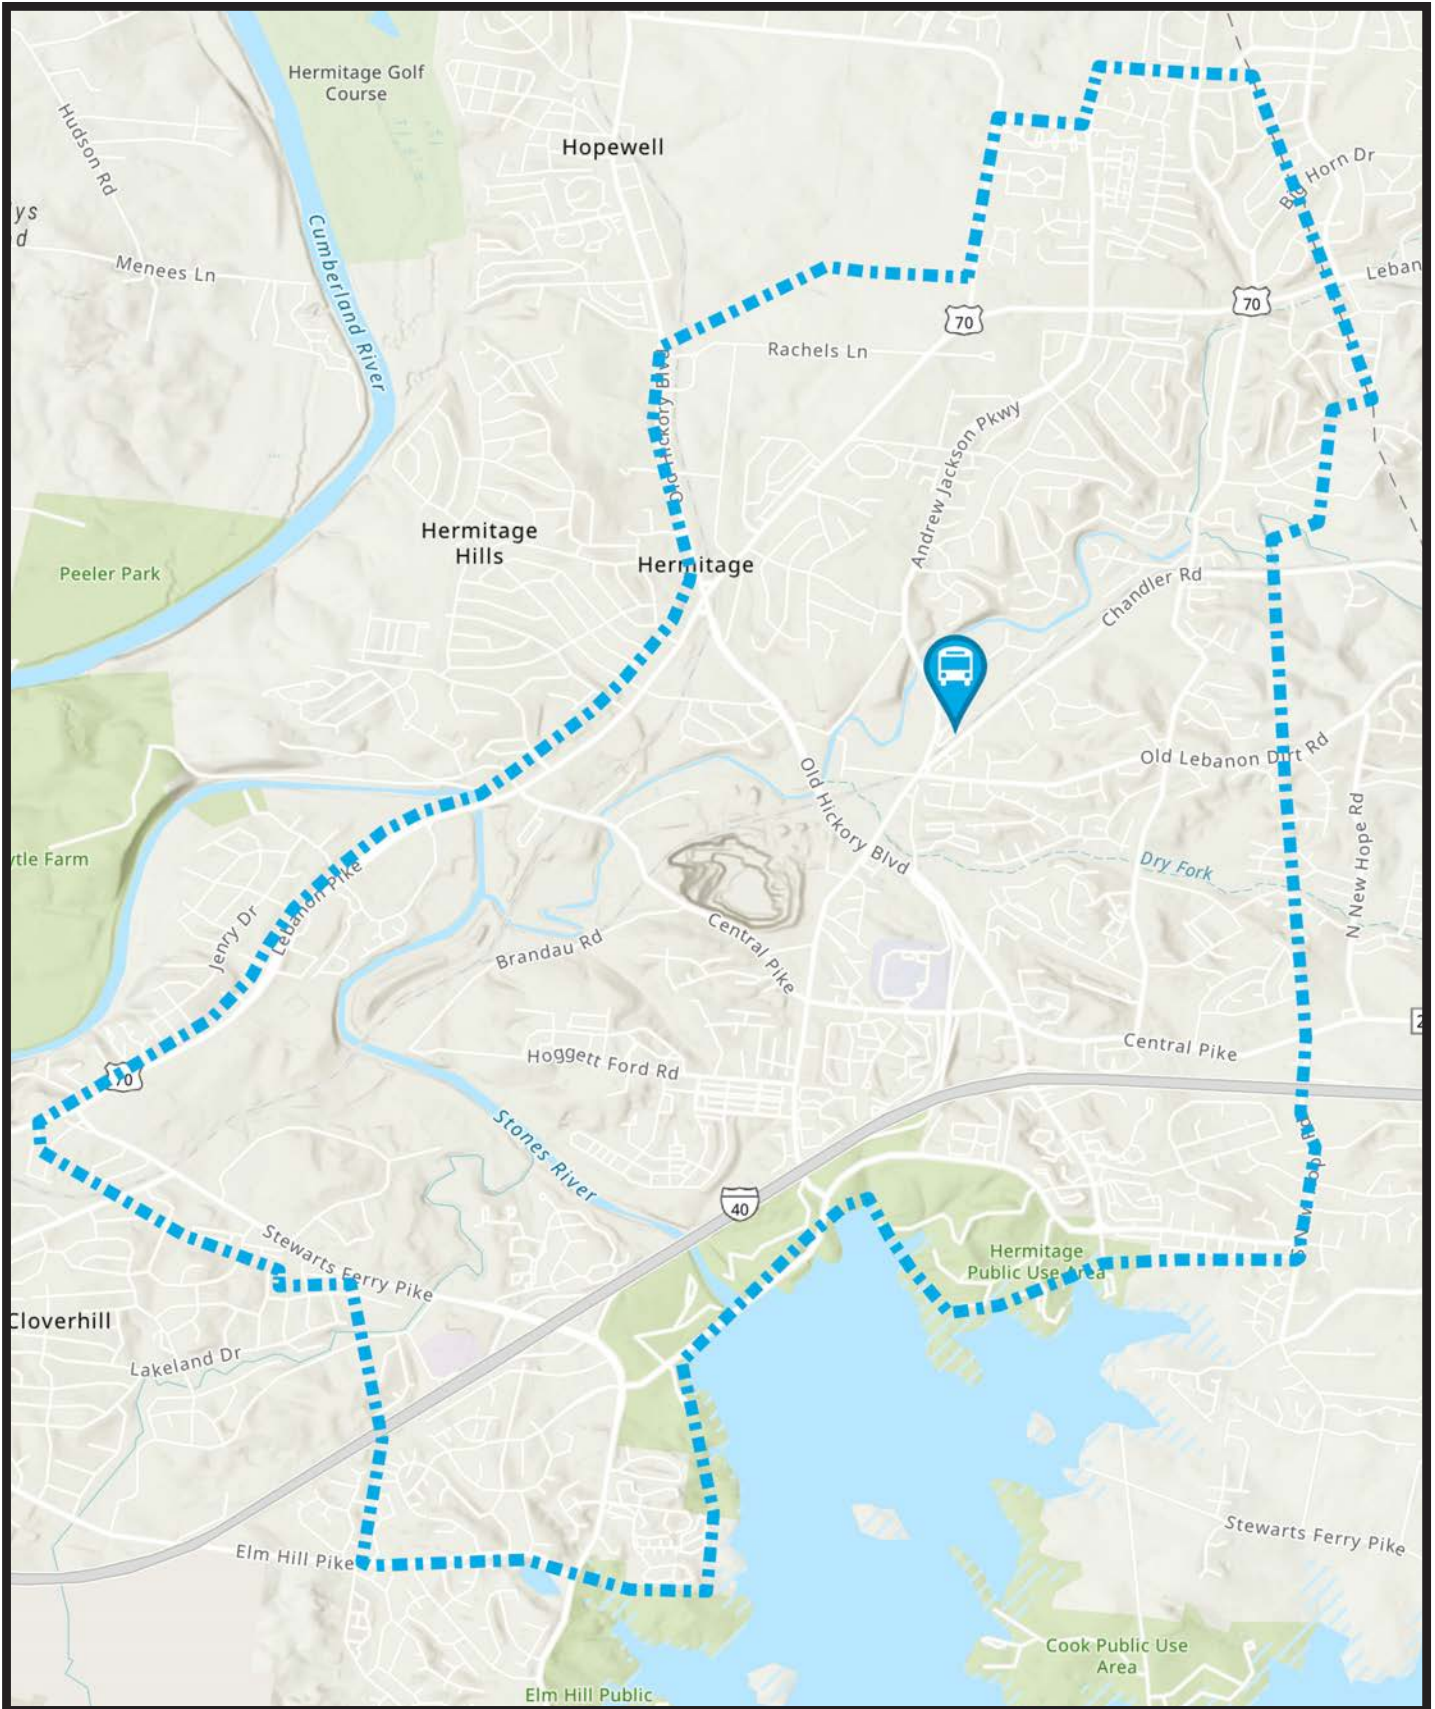

# WeGo Link | Hermitage

Through a partnership with Uber, we have an even easier way to get where you need to go.

Whether you're going out or getting home, you can get an Uber to and from select stops for just a couple of bucks, depending on your trip's eligibility and overall cost of your trip.

## How to:

- 1 Download your reusable voucher at [t.uber.com/WeGoLink](https://t.uber.com/WeGoLink).

- 2 Schedule your ride to and from select stops with the Uber app.

## Hermitage Zone

Uber pick up or drop off is available at these stops only:

- Donelson Station
- Hermitage Station

To check if your destination is within a WeGo Link zone, view the interactive map at [WeGoTransit.com](https://WeGoTransit.com).

# Hermitage Zone

Legend:

--- Zone boundary

Transfer location