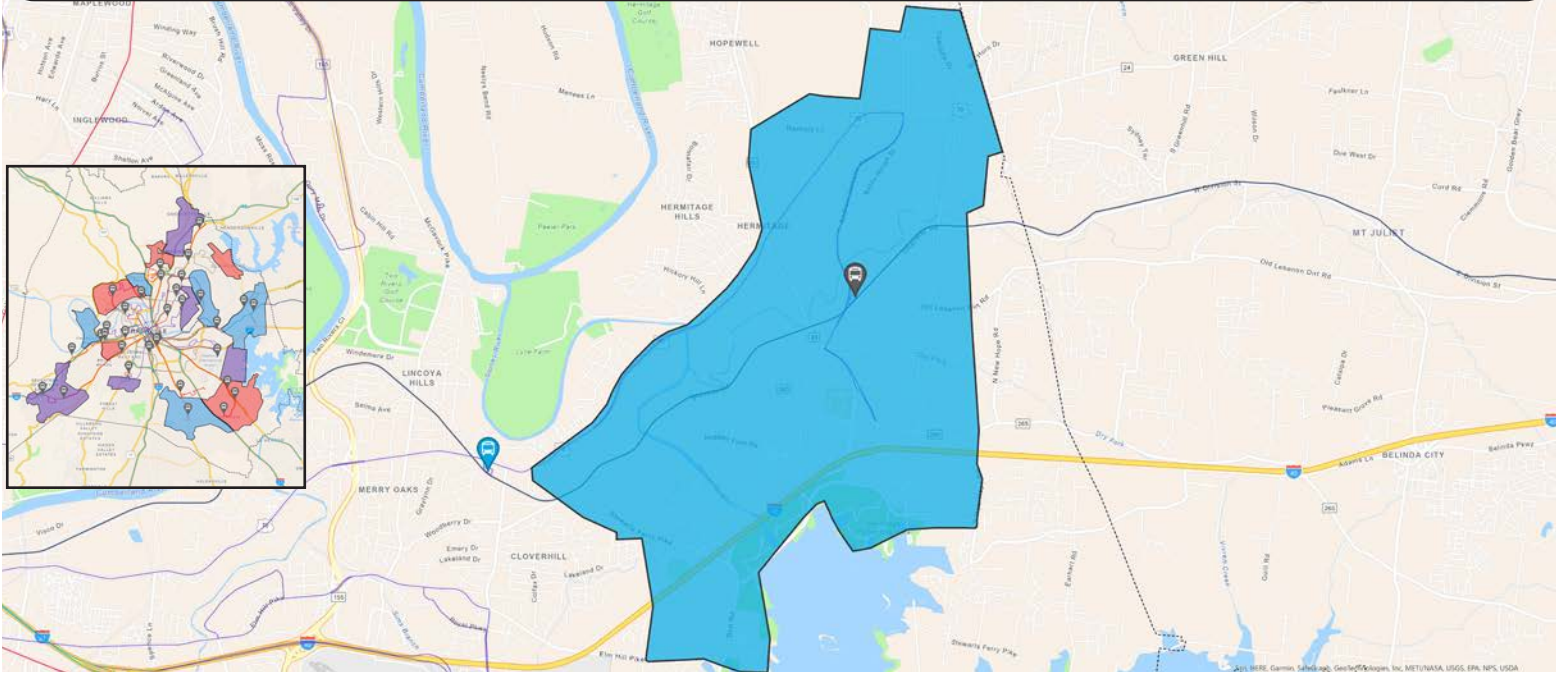

# WeGo Link | Hermitage

Through a partnership with Uber, we have an even easier way to get where you need to go.

Whether you're going out or getting home, you can get an Uber to and from select stops for just a couple of bucks, depending on your trip's eligibility and overall cost of your trip.

## How to:

- 1 Download your reusable voucher at [t.uber.com/WeGoLink](https://t.uber.com/WeGoLink).

- 2 Schedule your ride to and from select stops with the Uber app.

## Hermitage Zone

Uber pick up or drop off is available at these stops only:

- Donelson Station
- Hermitage Station

To check if your destination is within a WeGo Link zone, view the interactive map at [WeGoTransit.com](https://WeGoTransit.com).

# Hermitage Zone

Legend:

--- Zone boundary

Transfer location